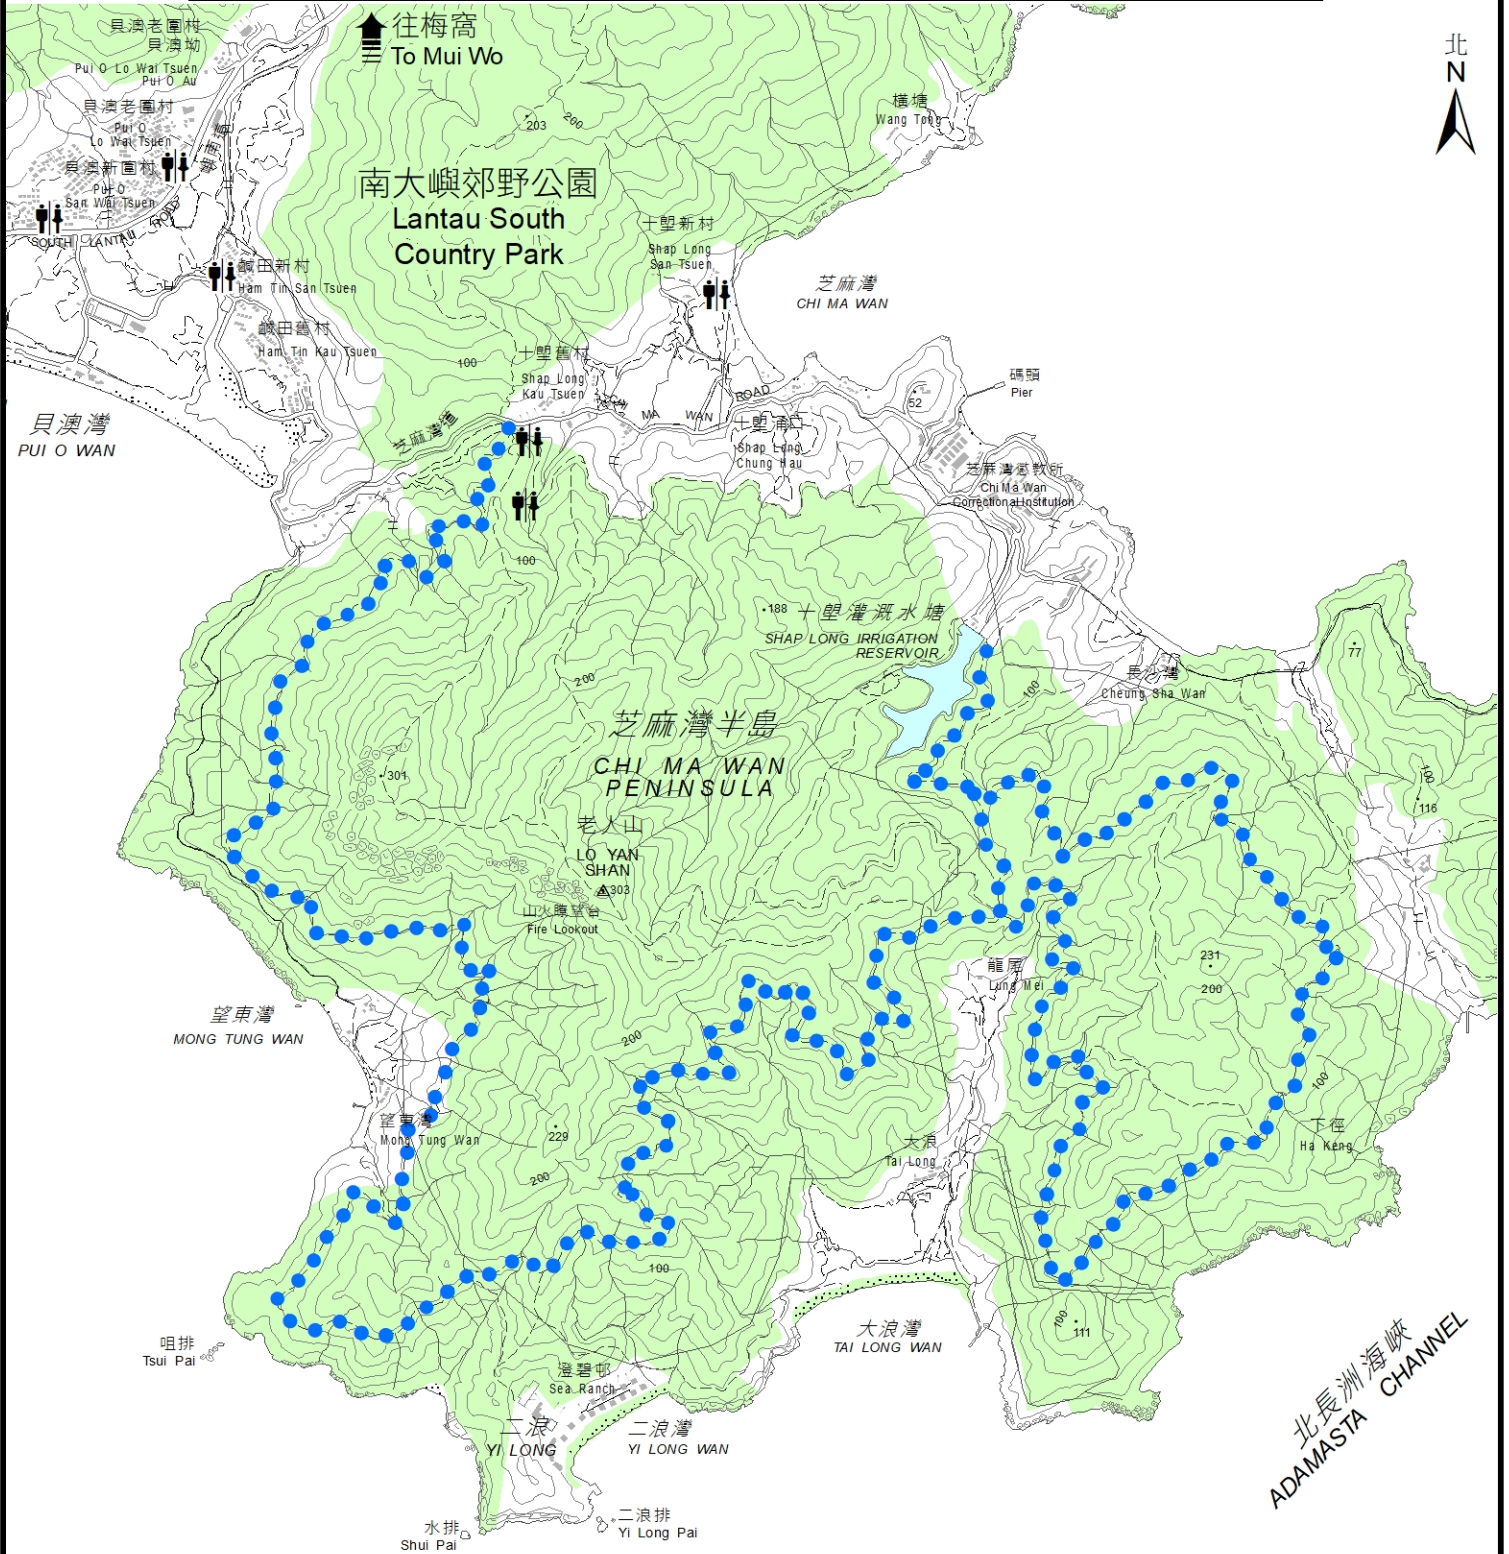

南大嶼郊野公園越野單車徑 Mountain Bike Trail in Lantau South Country Park 芝麻灣越野單車徑(藍色至黑鑽級) Chi Ma Wan Mountain Bike Trail (Blue to Black Diamond Grade)

●●● 指定的越野單車徑(全長約14.3公里)
Designated Mountain Bike Trail (length : 14.3 km)

♂♀ Toilet

© 地圖版權屬香港特區政府，經地政總署署長准許複印。
© The Government of the Hong Kong SAR.
Map reproduced with permission of the Director of Lands.

比例尺 SCALE
0 200 400 600 800 1,000 米
Meters