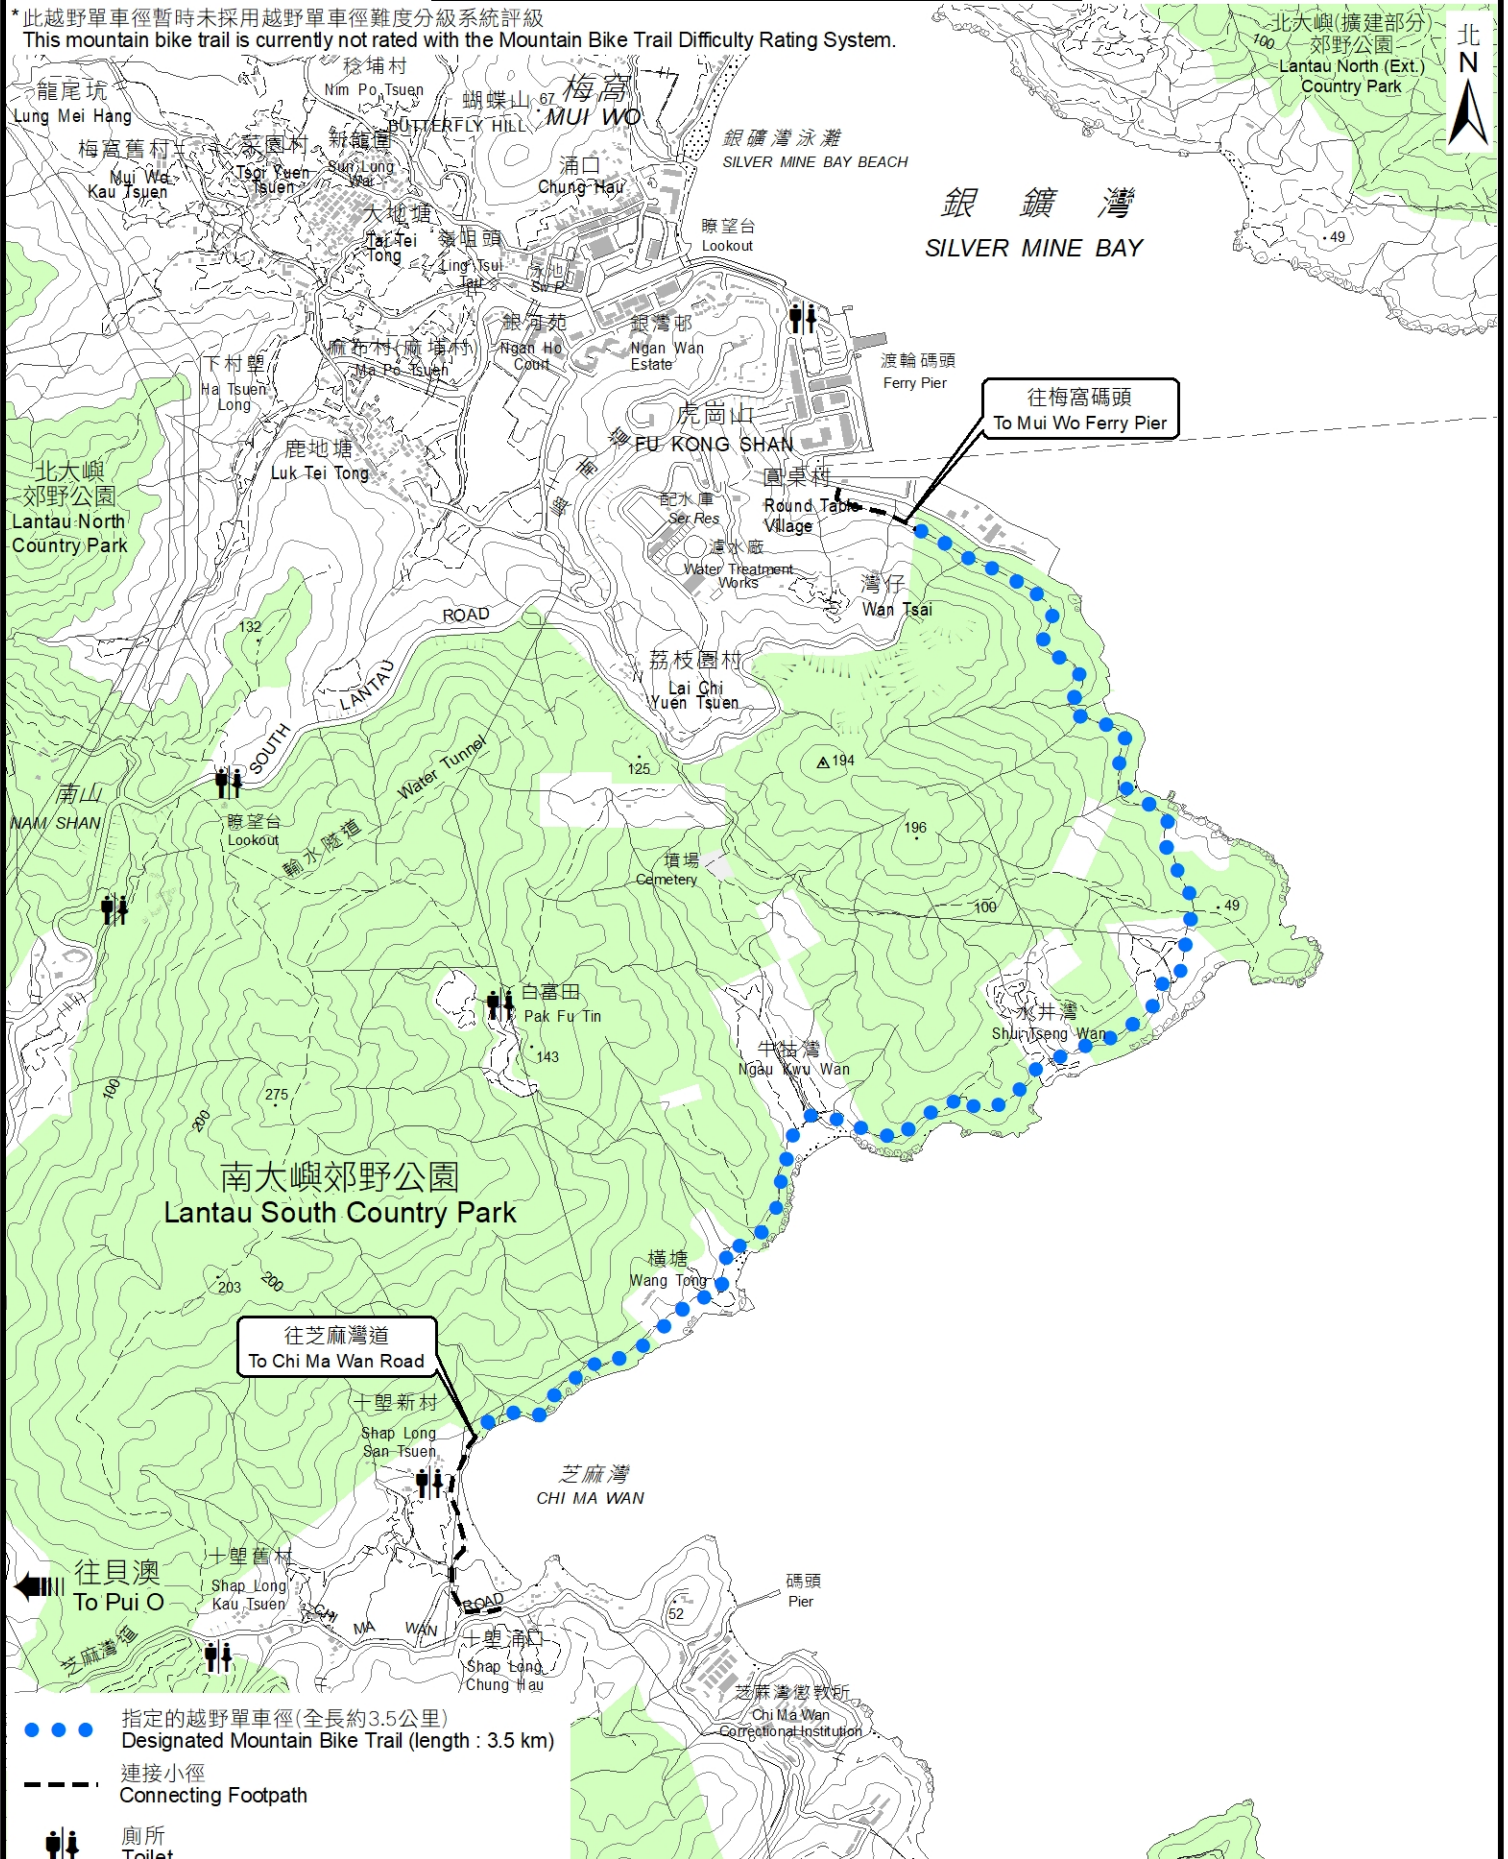

# 南大嶼郊野公園越野單車徑 Mountain Bike Trail in Lantau South Country Park

## 梅窩至貝澳越野單車徑\*

### Mui Wo to Pui O Mountain Bike Trail\*

\*此越野單車徑暫時未採用越野單車徑難度分級系統評級  
This mountain bike trail is currently not rated with the Mountain Bike Trail Difficulty Rating System.

© 地圖版權屬香港特區政府，經地政總署署長准許復印。  
© The Government of the Hong Kong SAR.  
Map reproduced with permission of the Director of Lands.