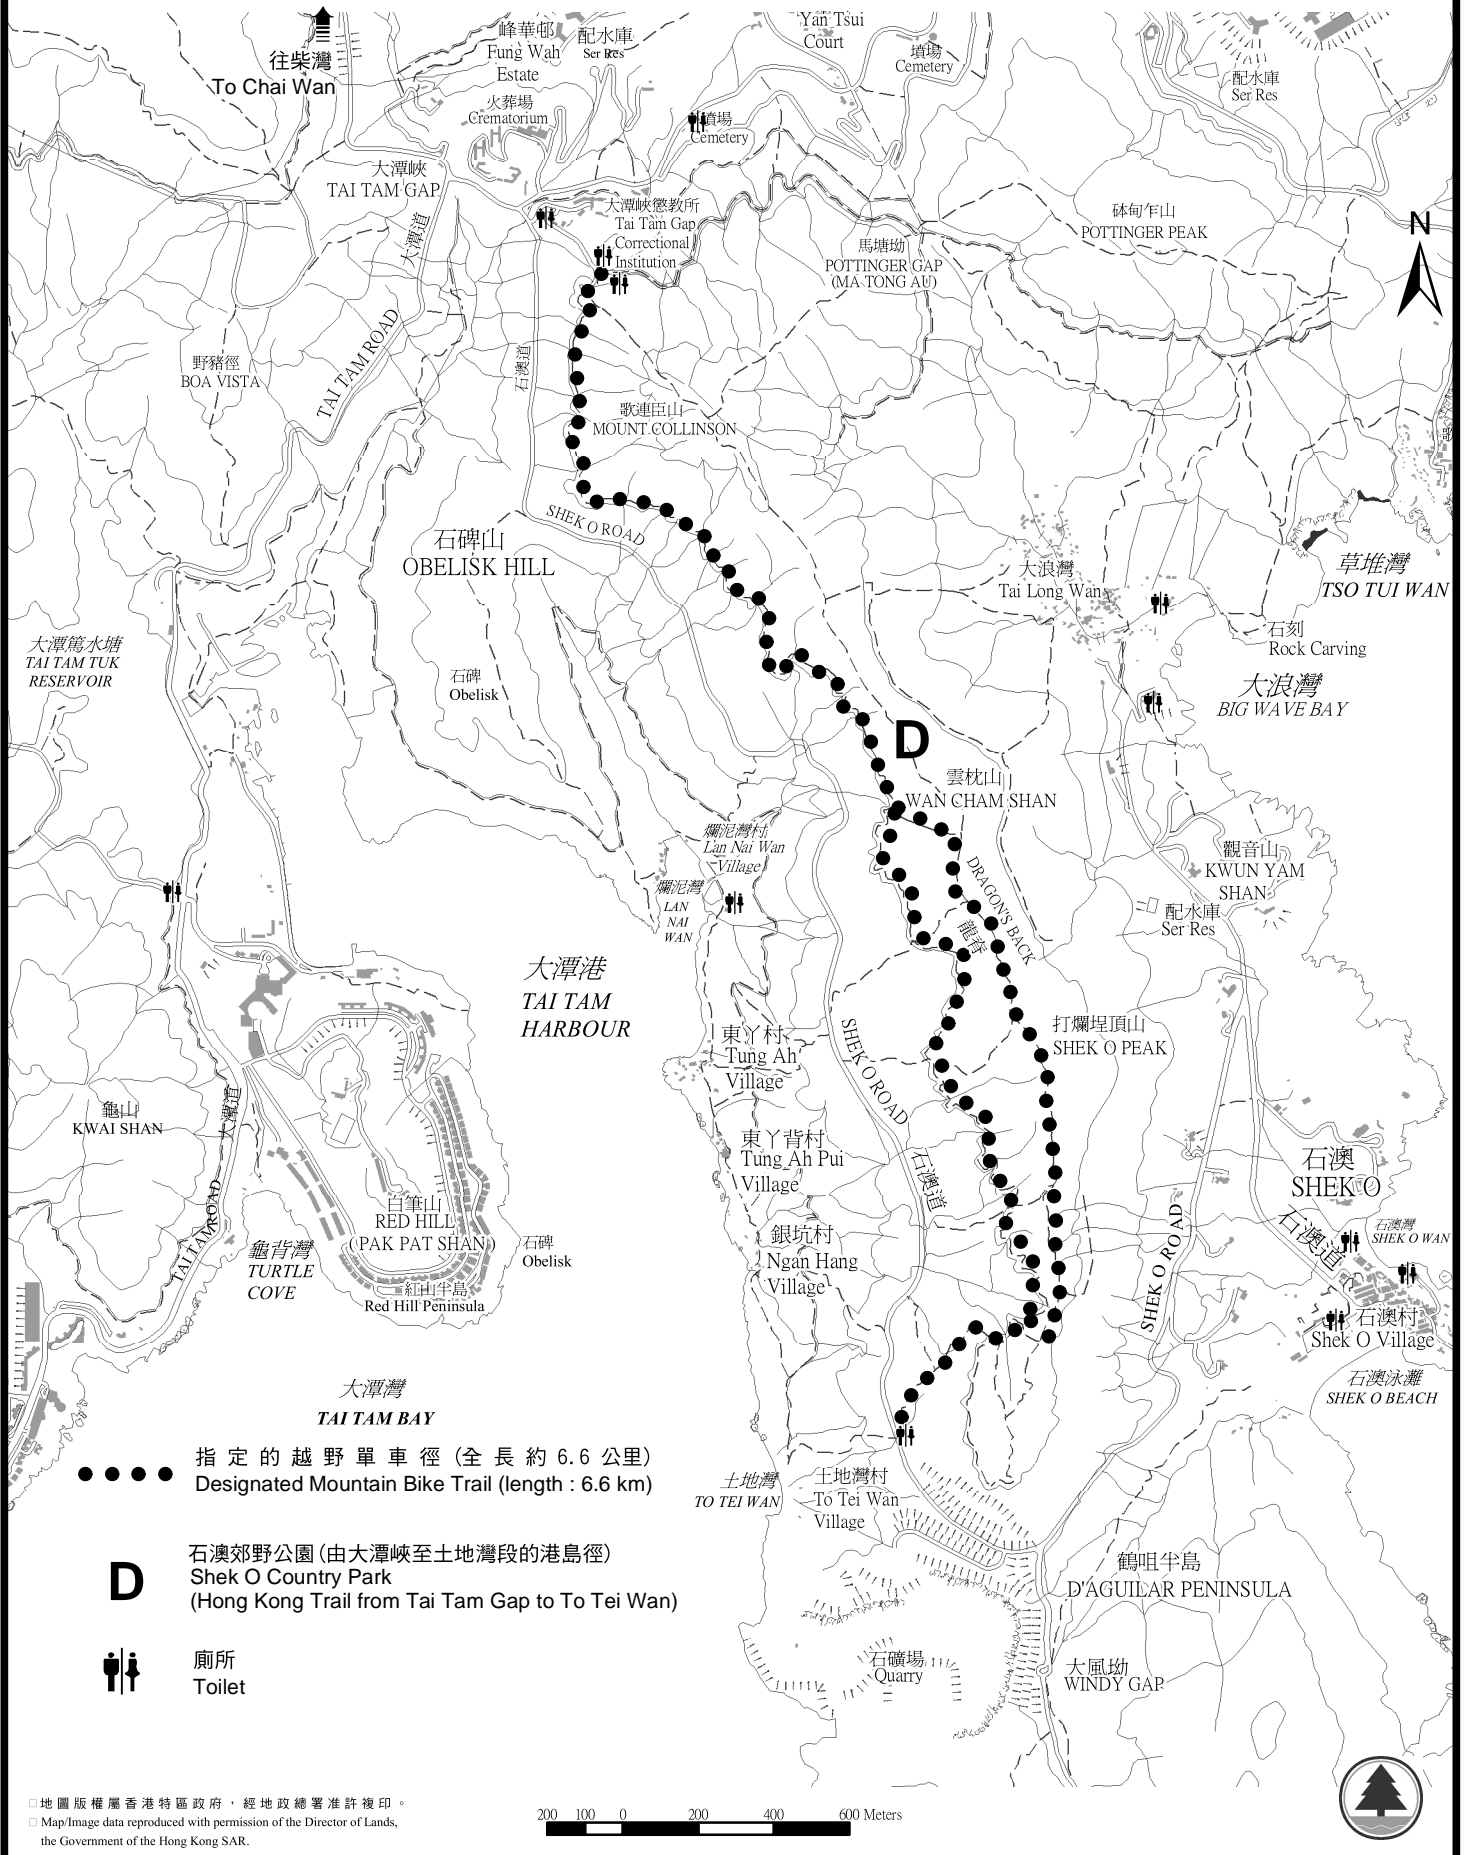

石澳郊野公園越野單車徑

Mountain Bike Trail in Shek O Country Park

●●●● 指定的越野單車徑 (全長約 6.6 公里)
 Designated Mountain Bike Trail (length : 6.6 km)

D 石澳郊野公園 (由大潭峽至土地灣段的港島徑)
 Shek O Country Park
 (Hong Kong Trail from Tai Tam Gap to To Tei Wan)

廁所
 Toilet

□ 地圖版權屬香港特區政府，經地政總署准許複印。
 □ Map/Image data reproduced with permission of the Director of Lands, the Government of the Hong Kong SAR.

200 100 0 200 400 600 Meters