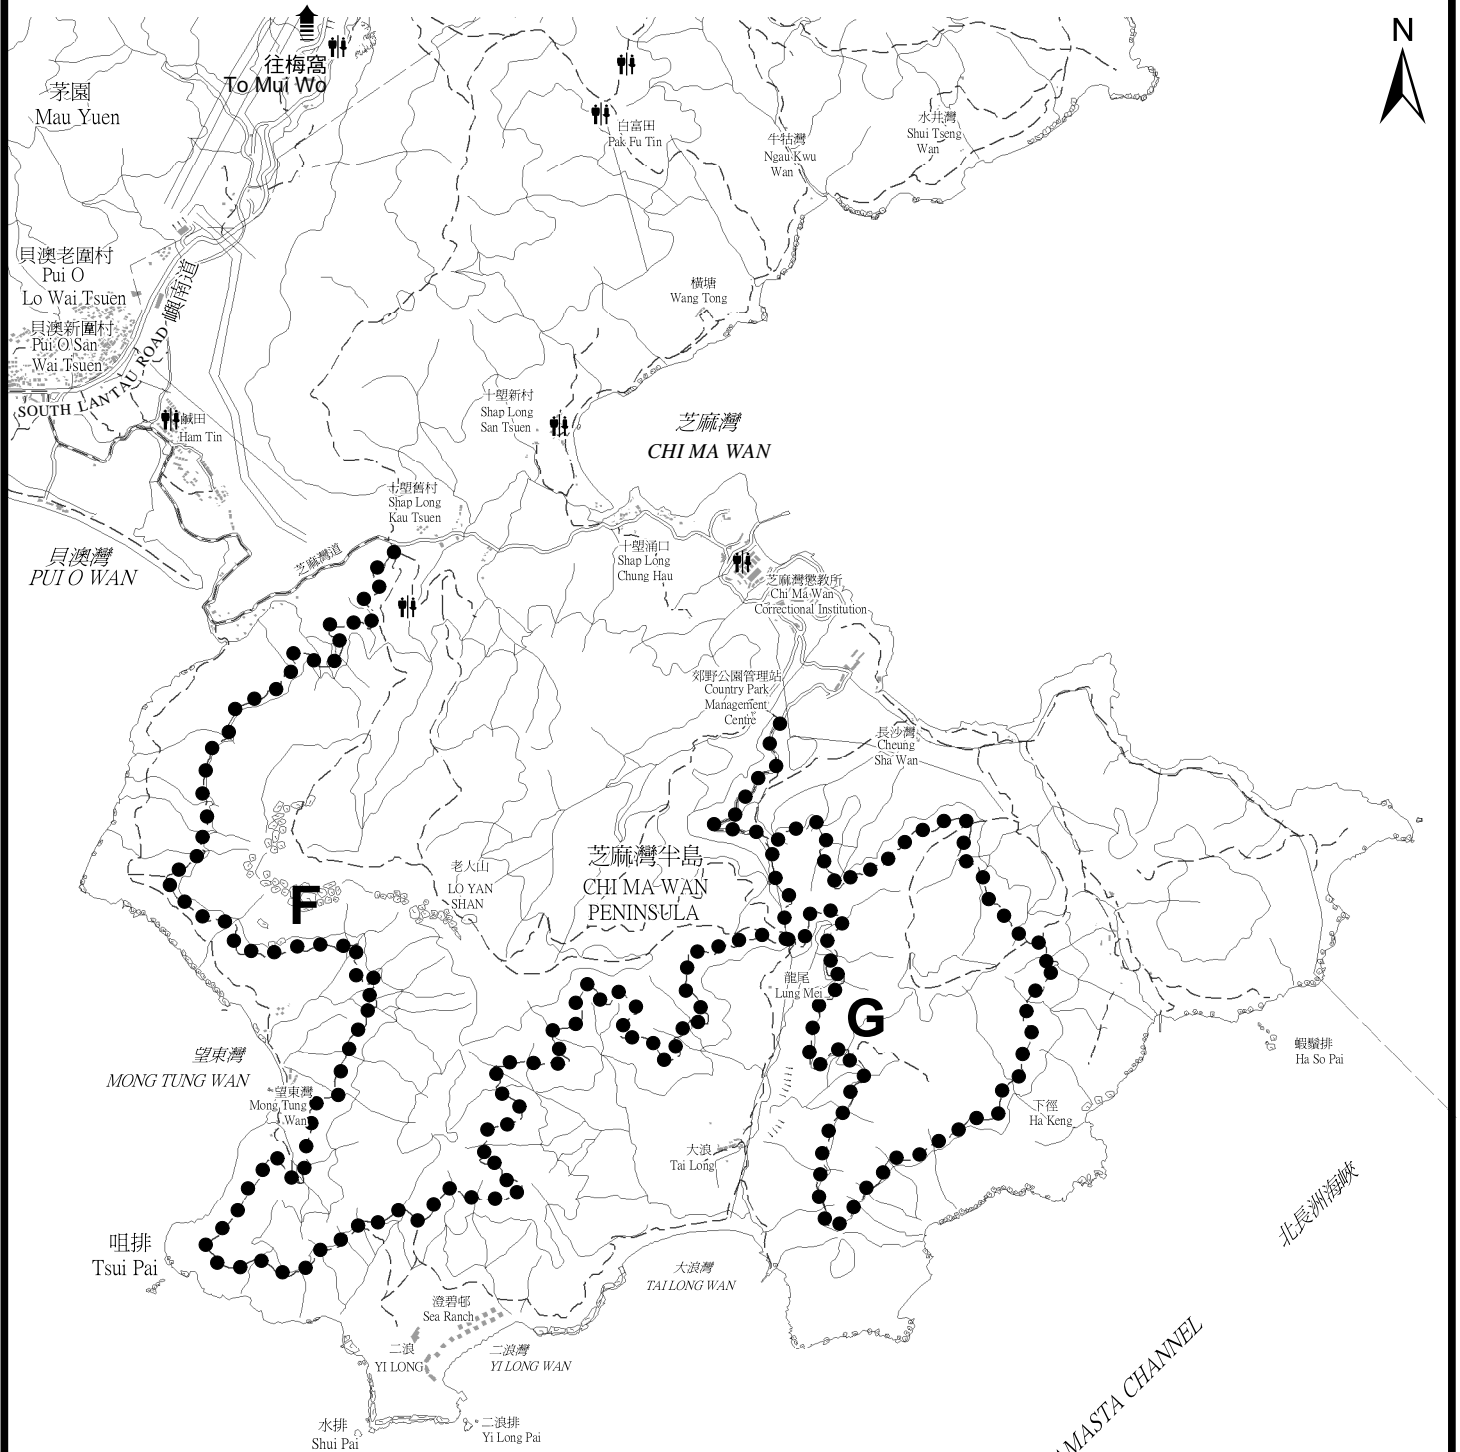

南大嶼郊野公園越野單車徑

Mountain Bike Trail in Lantau South Country Park

- 指定的越野單車徑 (全長約14.3公里)
Designated Mountain Bike Trail (length : 14.3 km)
- F** 南大嶼郊野公園(芝麻灣郊遊徑)
Lantau South Country Park (Chi Ma Wan Country Trail)
- G** 南大嶼郊野公園(芝麻灣小徑)
Lantau South Country Park (Footpath on Chi Ma Wan Peninsula)
-  廁所
Toilet

©地圖版權屬香港特區政府，經地政總署准許複印。
© Map/Image data reproduced with permission of the Director of Lands,
the Government of the Hong Kong SAR.

200 100 0 200 400 600 800 Meters