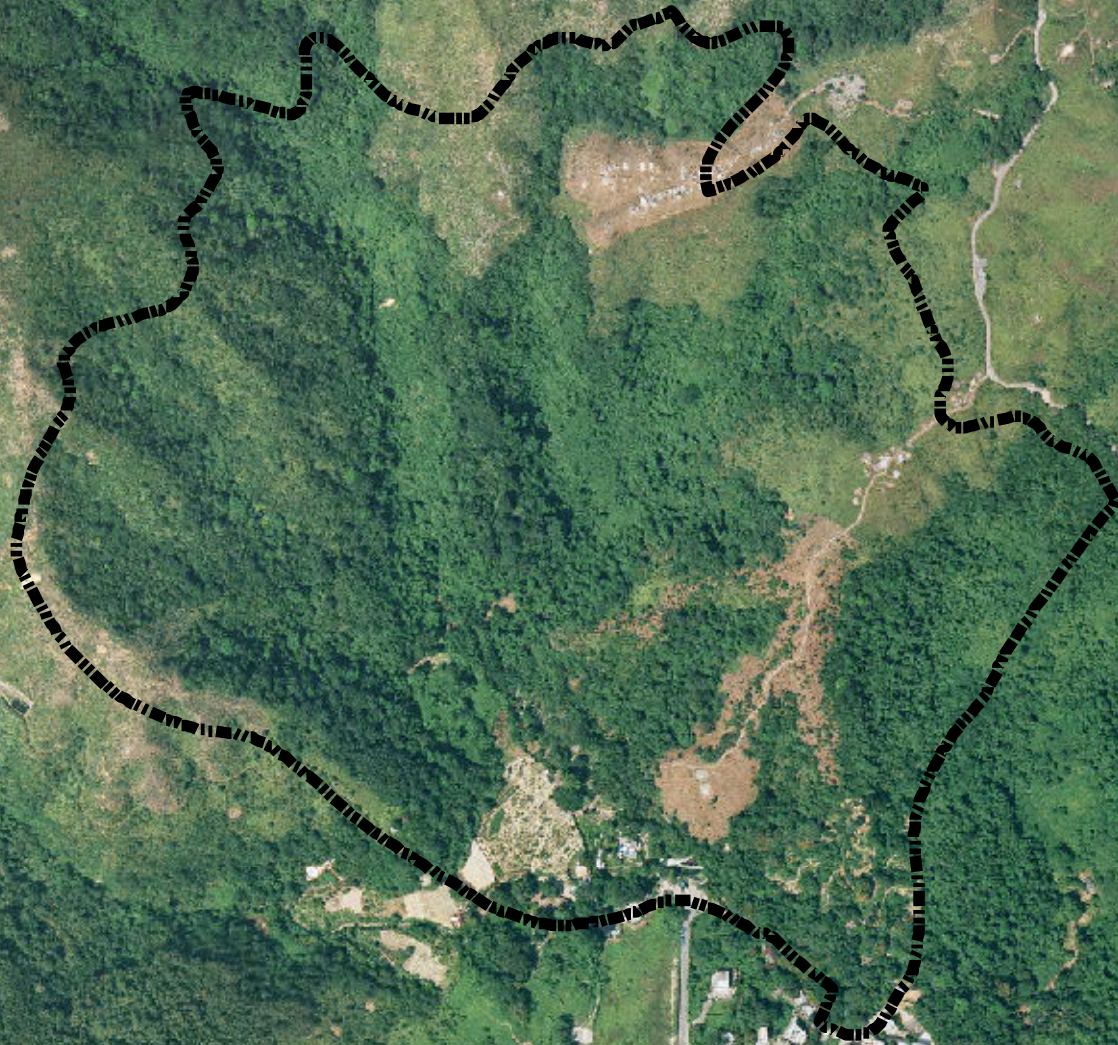

©Aerial Photograph and Map from Lands Department  
©航空照片及地圖由地政總署提供

Legend 圖例

 Site Boundary  
地點範圍

# Fung Yuen 鳳園

1:6,000

Agriculture, Fisheries and  
Conservation Department  
漁農自然護理署