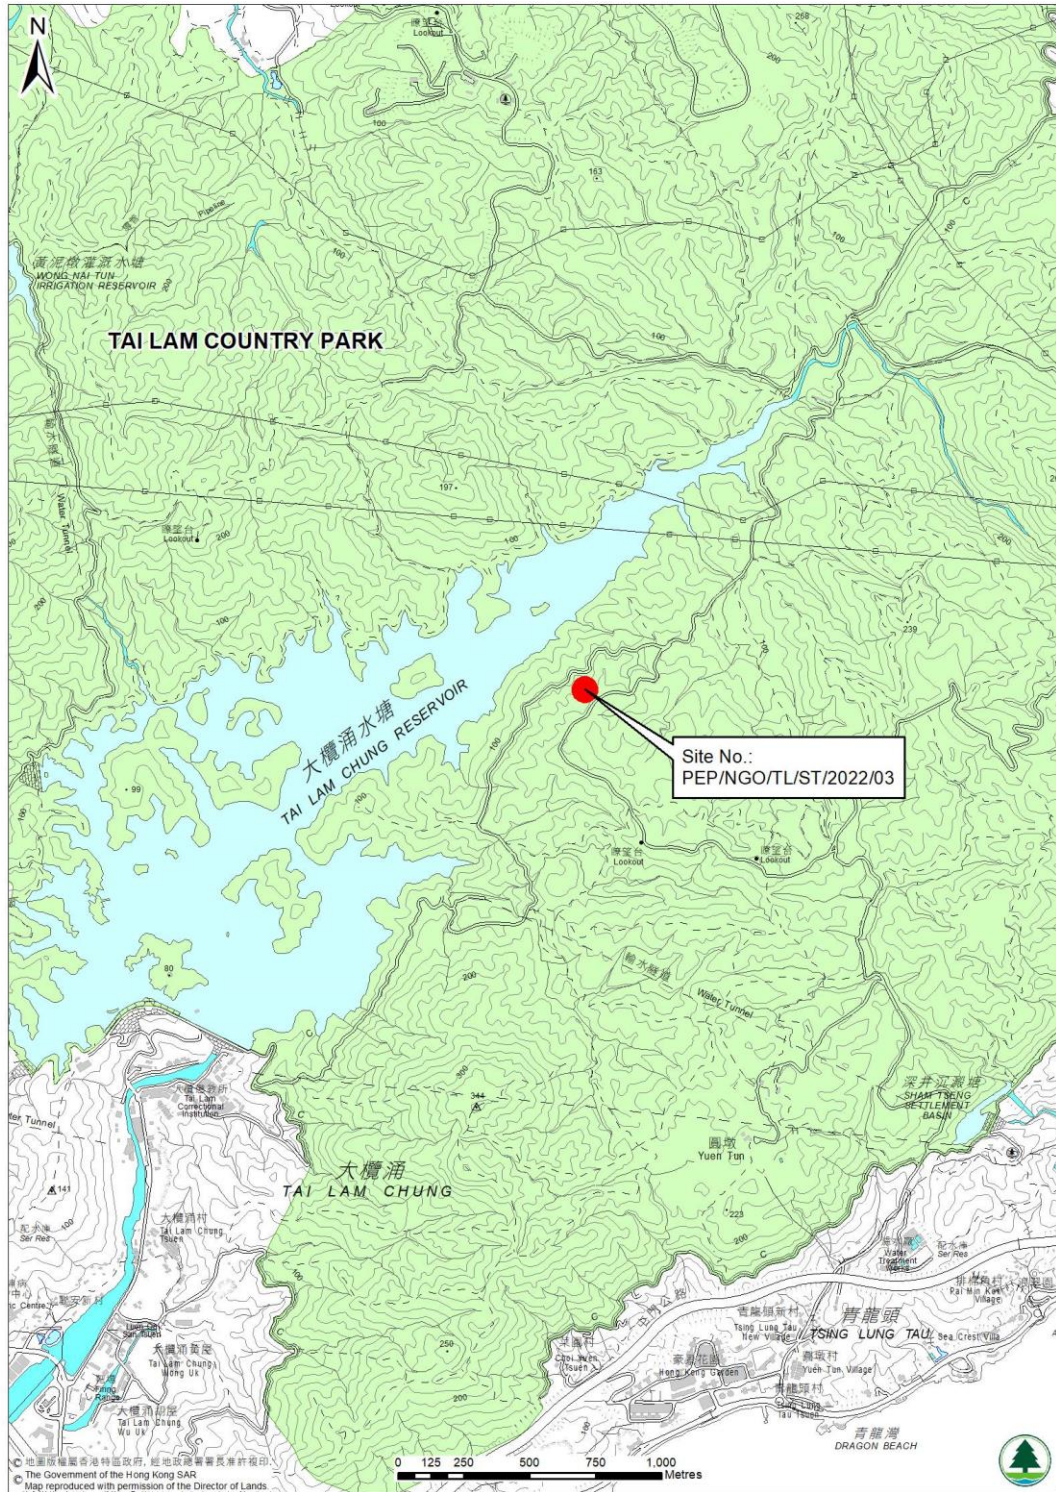

Location plan 位置圖

M_VM_2022_007_01

Agriculture, Fisheries and Conservation Department
Country Parks Plantation Enrichment Programme
Site Information

| | |
|------------------------------------|--|
| Site No. | PEP/NGO/TL/ST/2022/03 |
| Location | Tai Lam Nature Trail, Tai Lam Country Park |
| Grid reference | JK950785 |
| Age of the plantation site | 30 years |
| Dominant species found in the site | <i>Lophostemon confertus</i> |
| Size | ~ 0.5 ha |

漁農自然護理署
郊野公園植林優化計劃
選址資料

| | |
|-------|-----------------------|
| 選址編號 | PEP/NGO/TL/ST/2022/03 |
| 位置 | 大欖郊野公園，大欖自然教育徑 |
| 座標 | JK950785 |
| 植林區年期 | 30 年 |
| 主要品種 | 紅膠木 |
| 面積 | 約 0.5 公頃 |

Site Photos 選址圖片

Location plan 位置圖

M_VM_2022_007_03

Agriculture, Fisheries and Conservation Department
Country Parks Plantation Enrichment Programme
Site Information

| | |
|------------------------------------|--|
| Site No. | PEP/NGO/TL/ST/2022/06 |
| Location | Tsing Fai Tong Mountain Bike Trail, Tai Lam Country Park |
| Grid reference | JK977783 |
| Age of the plantation site | 29 years |
| Dominant species found in the site | <i>Lophostemon confertus</i> |
| Size | ~ 0.5 ha |