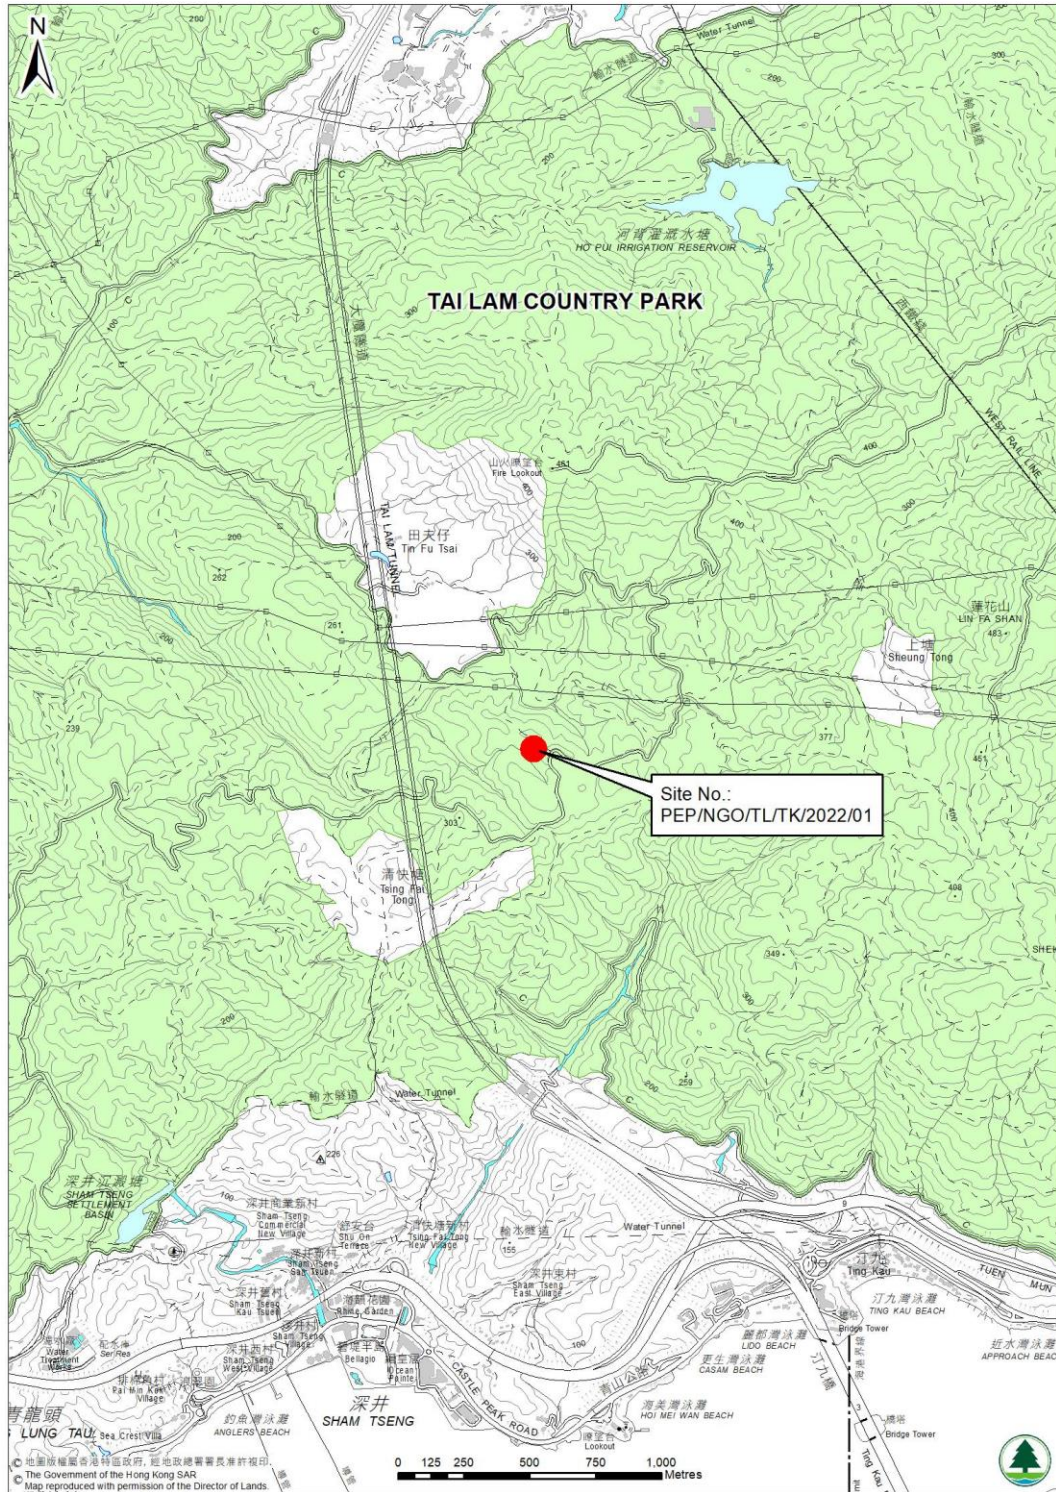

Agriculture, Fisheries and Conservation Department
Country Parks Plantation Enrichment Programme
Site Information

| | |
|------------------------------------|--|
| Site No. | PEP/NGO/TL/TK/2022/01 |
| Location | Yuen Tsuen Ancient Trail, Tai Lam Country Park |
| Grid reference | JK980786 |
| Age of the plantation site | 35 years |
| Dominant species found in the site | <i>Melaleuca cajuputi</i> , <i>Lophostemon confertus</i> |
| Size | ~ 1 ha |

漁農自然護理署
郊野公園植林優化計劃
選址資料

| | |
|-------|-----------------------|
| 選址編號 | PEP/NGO/TL/TK/2022/01 |
| 位置 | 大欖郊野公園，元荃古道郊遊徑 |
| 座標 | JK980786 |
| 植林區年期 | 35 年 |
| 主要品種 | 白千層、紅膠木 |
| 面積 | 約 1 公頃 |

Site Photos 選址圖片

Location plan 位置圖

M_VM_2022_007_01

Agriculture, Fisheries and Conservation Department
Country Parks Plantation Enrichment Programme
Site Information

| | |
|------------------------------------|--|
| Site No. | PEP/NGO/TL/ST/2022/03 |
| Location | Tai Lam Nature Trail, Tai Lam Country Park |
| Grid reference | JK950785 |
| Age of the plantation site | 30 years |
| Dominant species found in the site | <i>Lophostemon confertus</i> |
| Size | ~ 0.5 ha |

Location plan 位置圖

M_VM_2022_007_03

Agriculture, Fisheries and Conservation Department
Country Parks Plantation Enrichment Programme
Site Information

| | |
|------------------------------------|--|
| Site No. | PEP/NGO/TL/ST/2022/06 |
| Location | Tsing Fai Tong Mountain Bike Trail, Tai Lam Country Park |
| Grid reference | JK977783 |
| Age of the plantation site | 29 years |
| Dominant species found in the site | <i>Lophostemon confertus</i> |
| Size | ~ 0.5 ha |