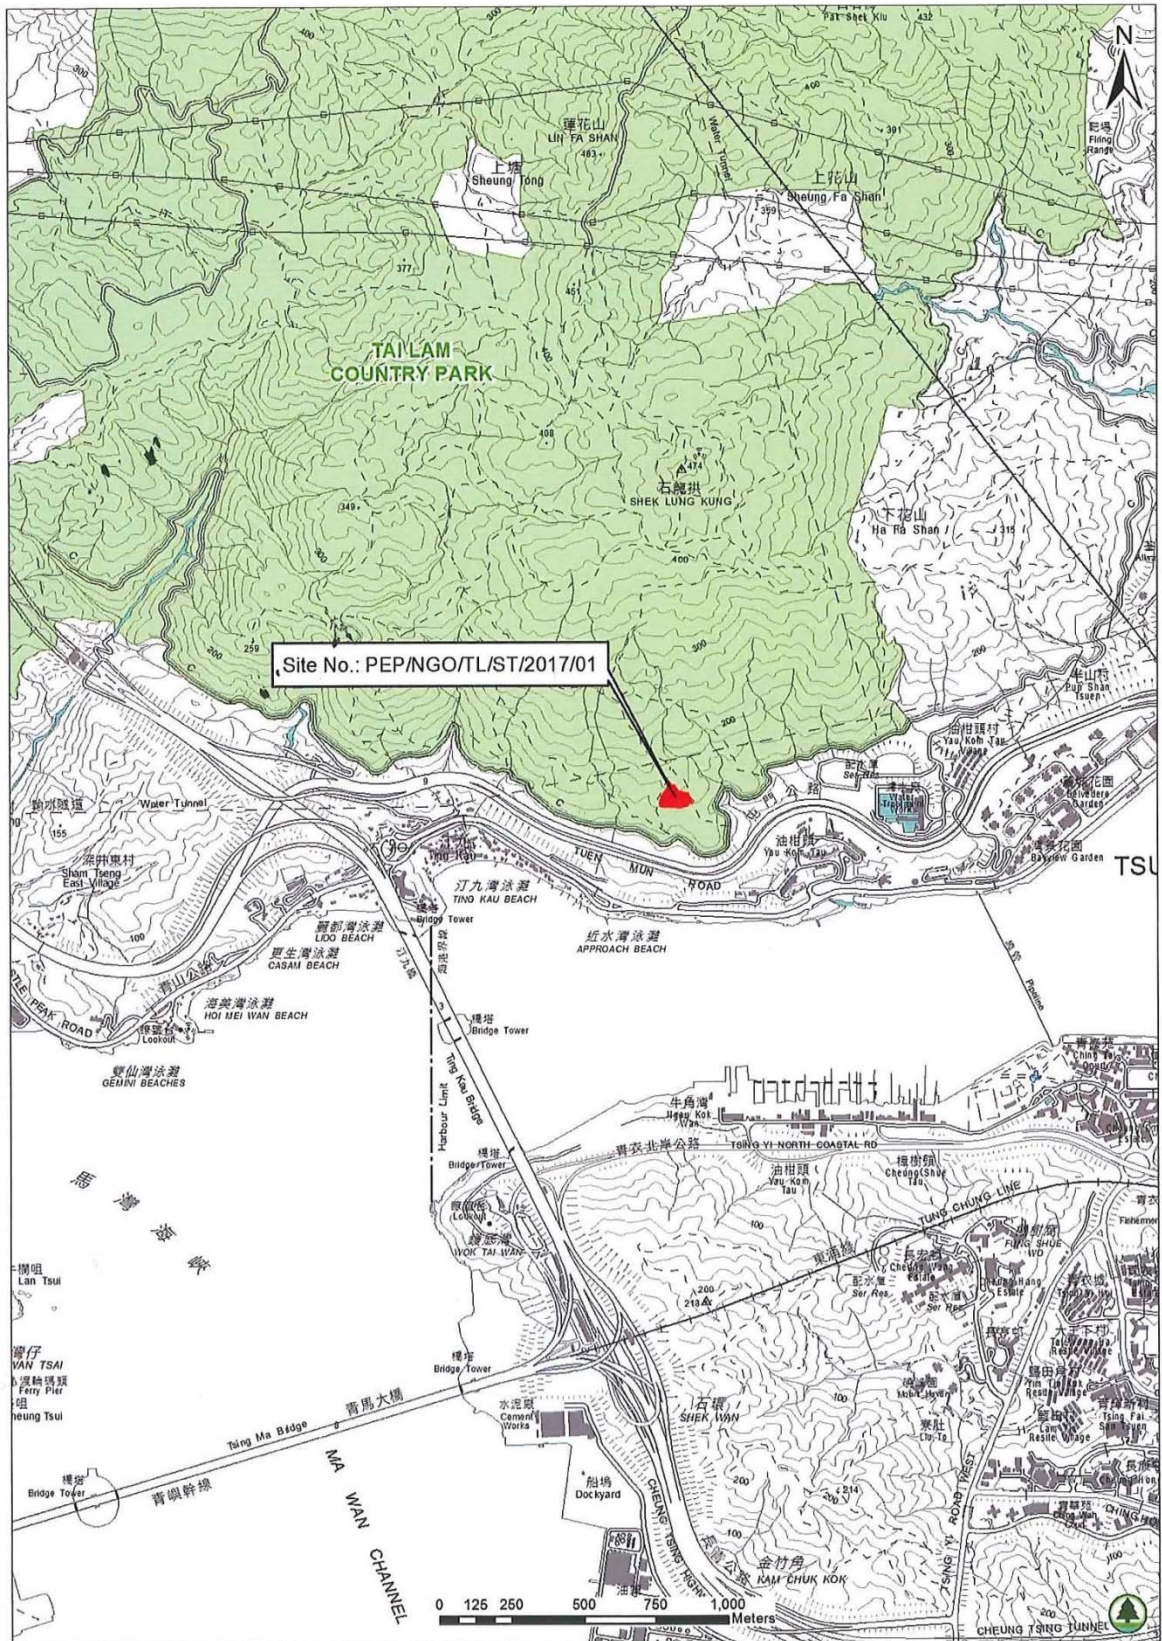

Agriculture, Fisheries and Conservation Department
Country Parks Plantation Enrichment Project Site Information

Site Information

Site No. :	PEP/NGO/TL/ST/2017/01 (Site 1)
Location	Ting Kau Catchwater, Tai Lam Country Park
Grid reference	KK000768
Year since the establishment of the plantation site:	18 years
Dominant species found in the site:	<i>Acacia confusa</i> , <i>A. auriculiformis</i> , <i>Lophostemon confertus</i>
Size	~ 1 ha

Site Photos

Site photo 1: General view

Site photo 2: The plantation site

Location plan

Agriculture, Fisheries and Conservation Department
Country Parks Plantation Enrichment Project Site Information

Site Information

Site No. :	PEP/NGO/TL/ST/2017/02 (Site 2)
Location	Ting Kau Catchwater, Tai Lam Country Park
Grid reference	KK000769
Year since the establishment of the plantation site:	18 years
Dominant species found in the site:	<i>Acacia confusa</i> , <i>A. auriculiformis</i> , <i>Lophostemon confertus</i>
Size	~ 1 ha

Site Photos

Site photo 1: General view

Site photo 2: The plantation site

Location plan