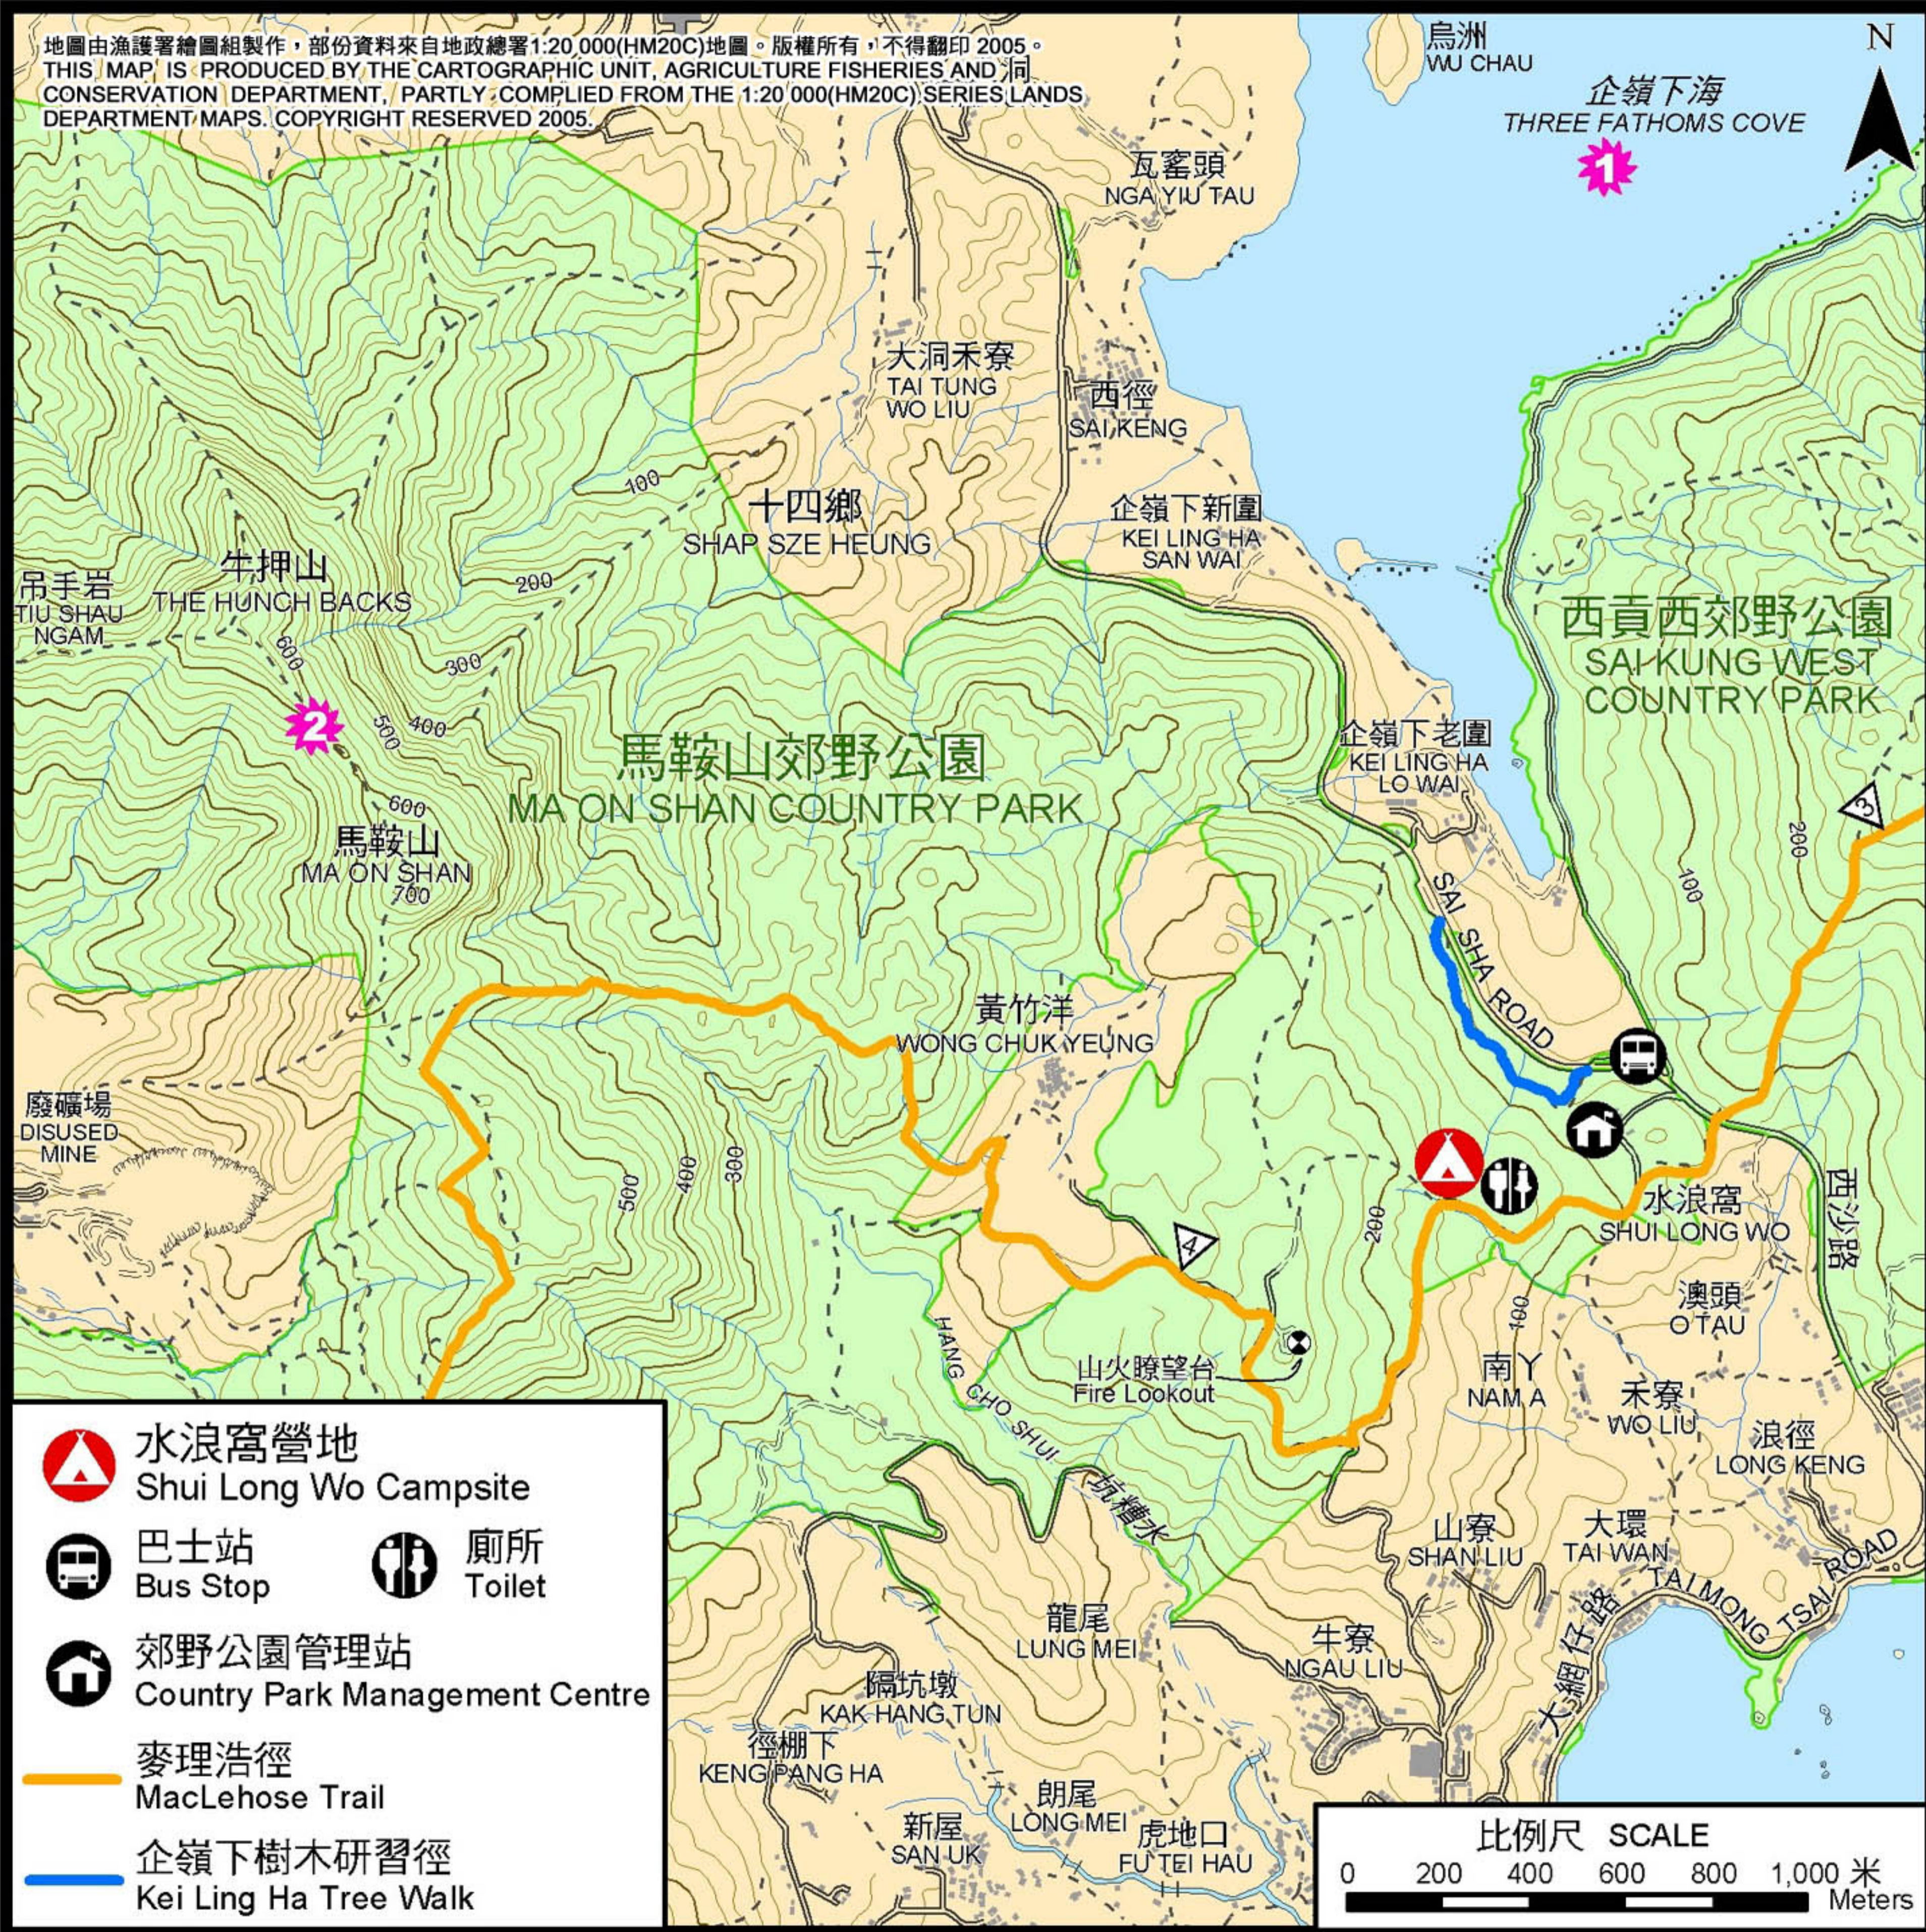

地圖由漁護署繪圖組製作，部份資料來自地政總署1:20,000(HM20C)地圖。版權所有，不得翻印 2005。  
 THIS MAP IS PRODUCED BY THE CARTOGRAPHIC UNIT, AGRICULTURE FISHERIES AND CONSERVATION DEPARTMENT, PARTLY COMPILED FROM THE 1:20,000(HM20C) SERIES LANDS DEPARTMENT MAPS. COPYRIGHT RESERVED 2005.

景點推介：  
Vistas :

企嶺下海  
Three Fathoms Cove

馬鞍山，牛押山  
Ma On Shan and The Hunch Backs (Ngau Ngak Shan)