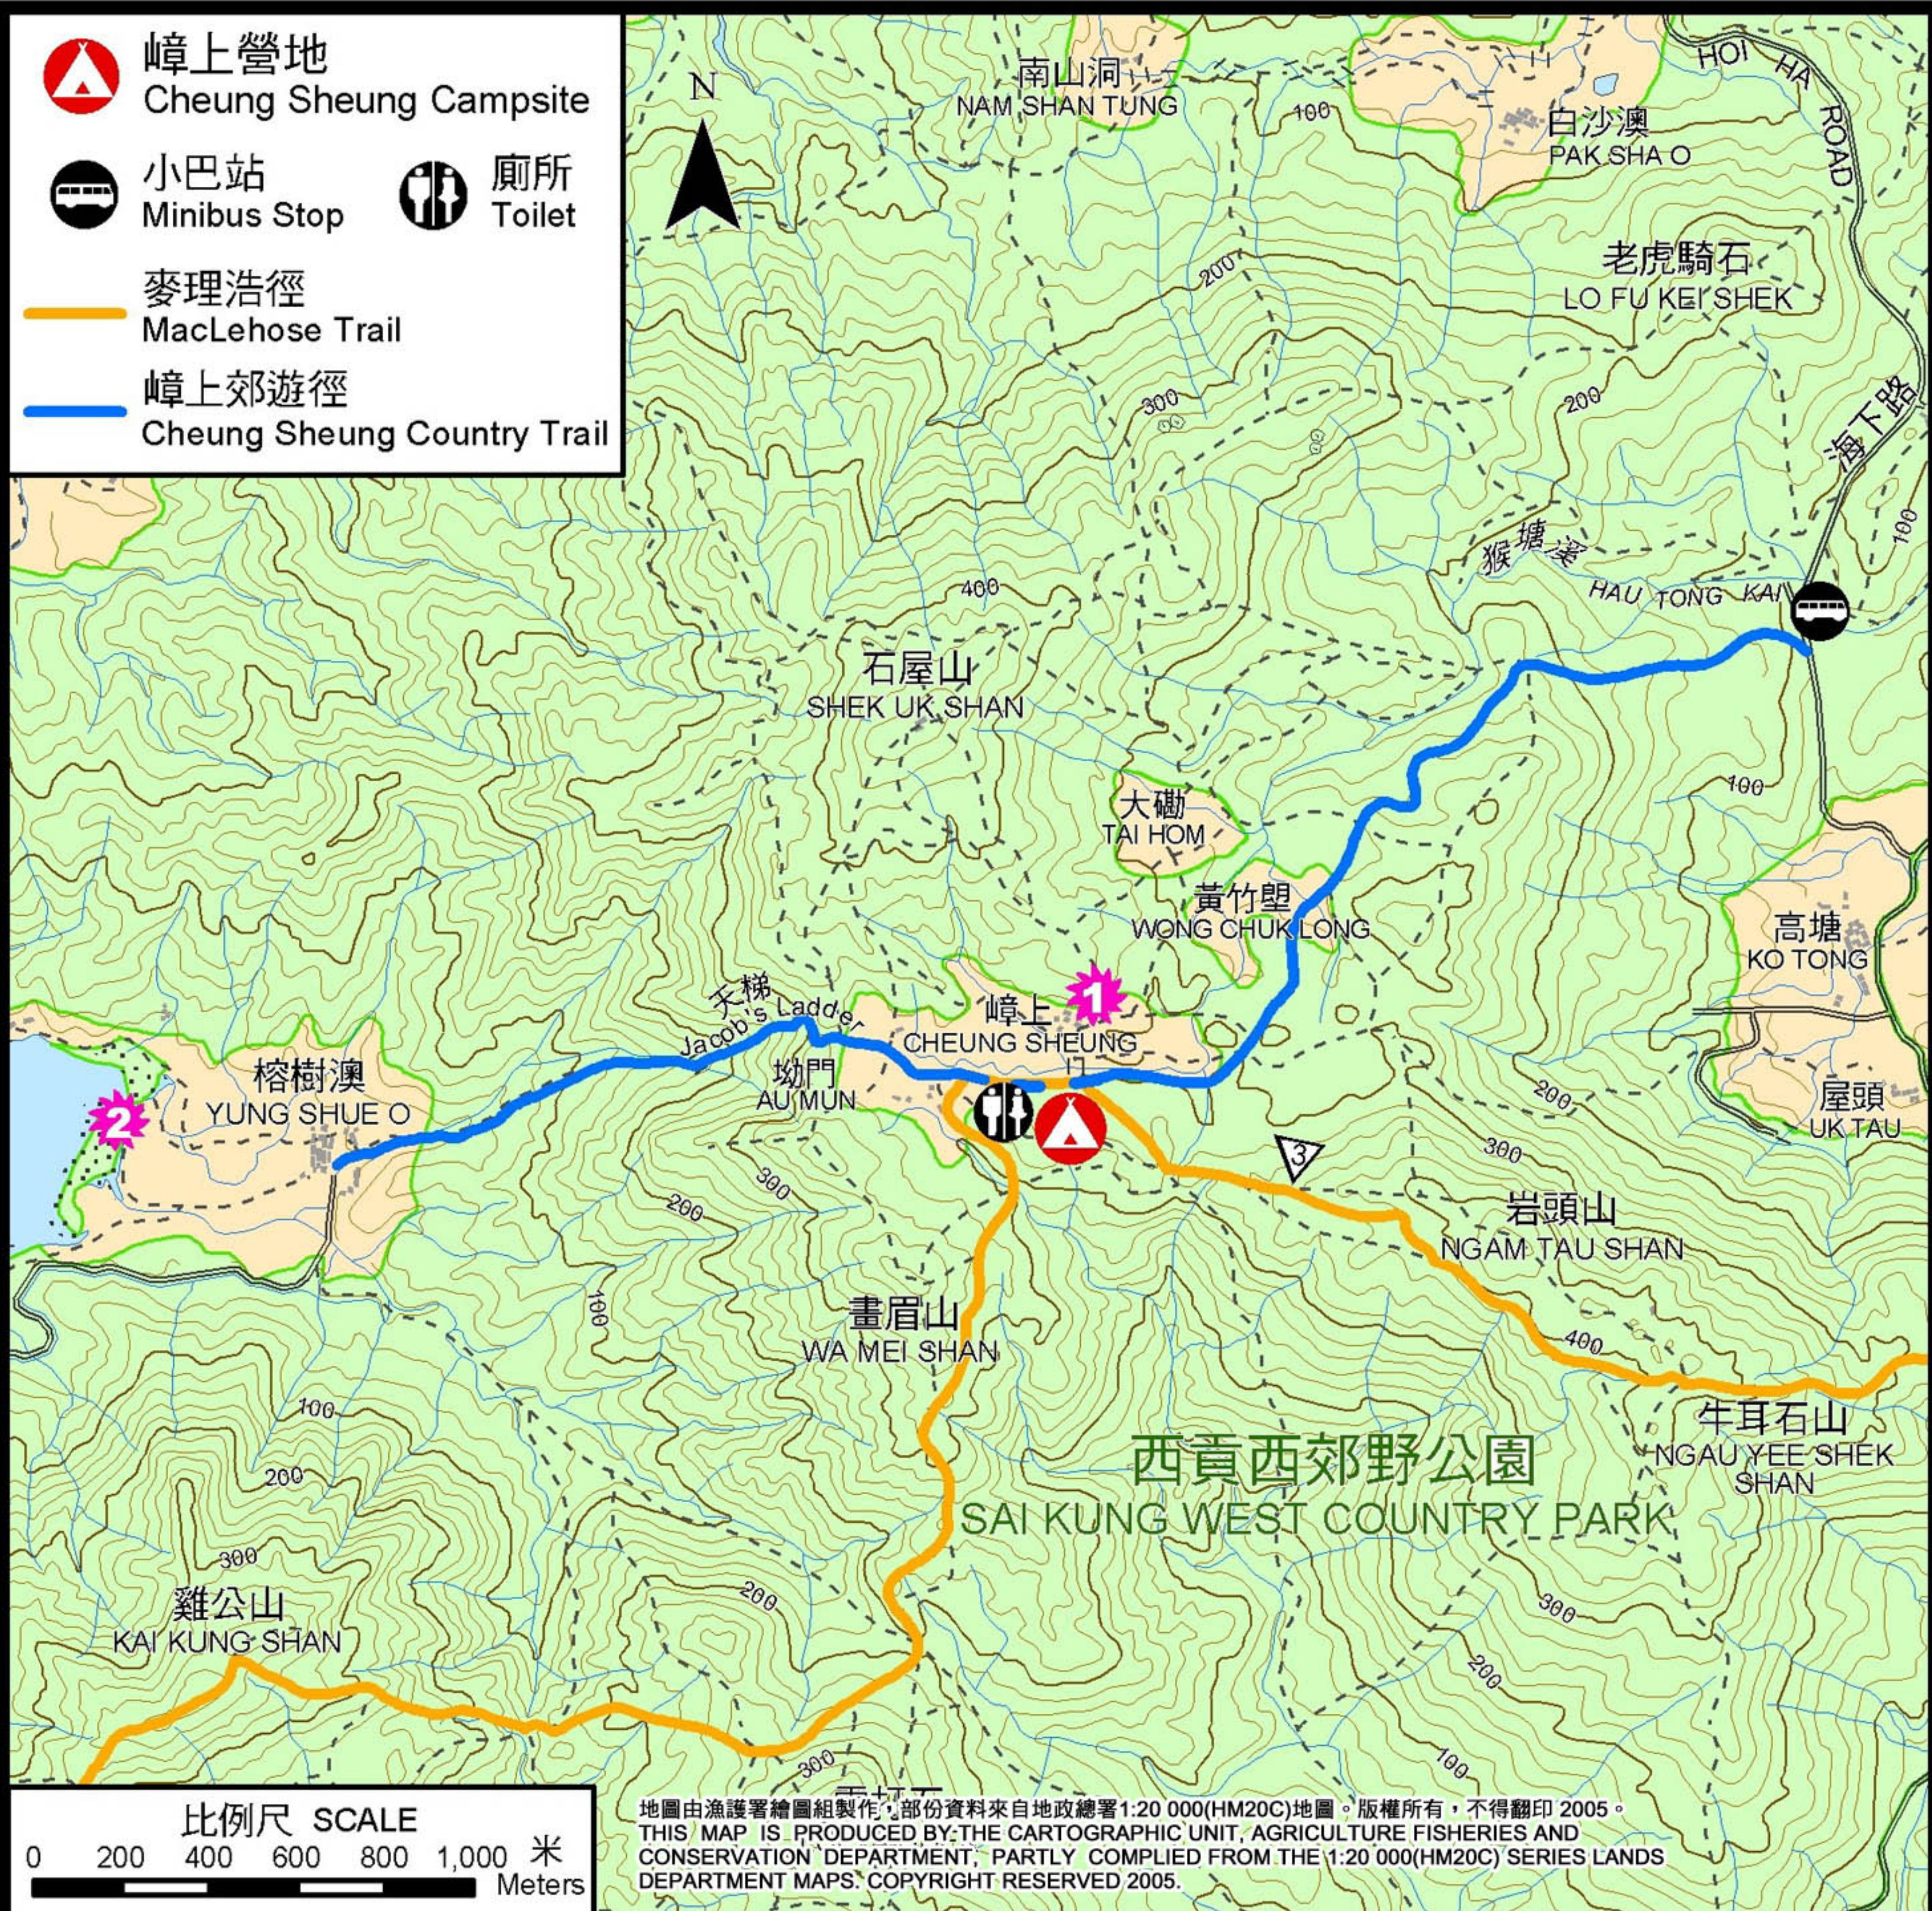

嶂上營地

Cheung Sheung Campsite

小巴士站

Minibus Stop

廁所

Toilet

麥理浩徑

MacLehose Trail

嶂上郊遊徑

Cheung Sheung Country Trail

比例尺 SCALE

0 200 400 600 800 1,000 米
Meters

地圖由漁護署繪圖組製作，部份資料來自地政總署1:20 000(HM20C)地圖。版權所有，不得翻印 2005。
THIS MAP IS PRODUCED BY THE CARTOGRAPHIC UNIT, AGRICULTURE FISHERIES AND CONSERVATION DEPARTMENT, PARTLY COMPILED FROM THE 1:20 000(HM20C) SERIES LANDS DEPARTMENT MAPS. COPYRIGHT RESERVED 2005.

景點推介:

Vistas:

嶂上高原

Cheung Sheung Plateau

榕樹澳

Yung Shue O