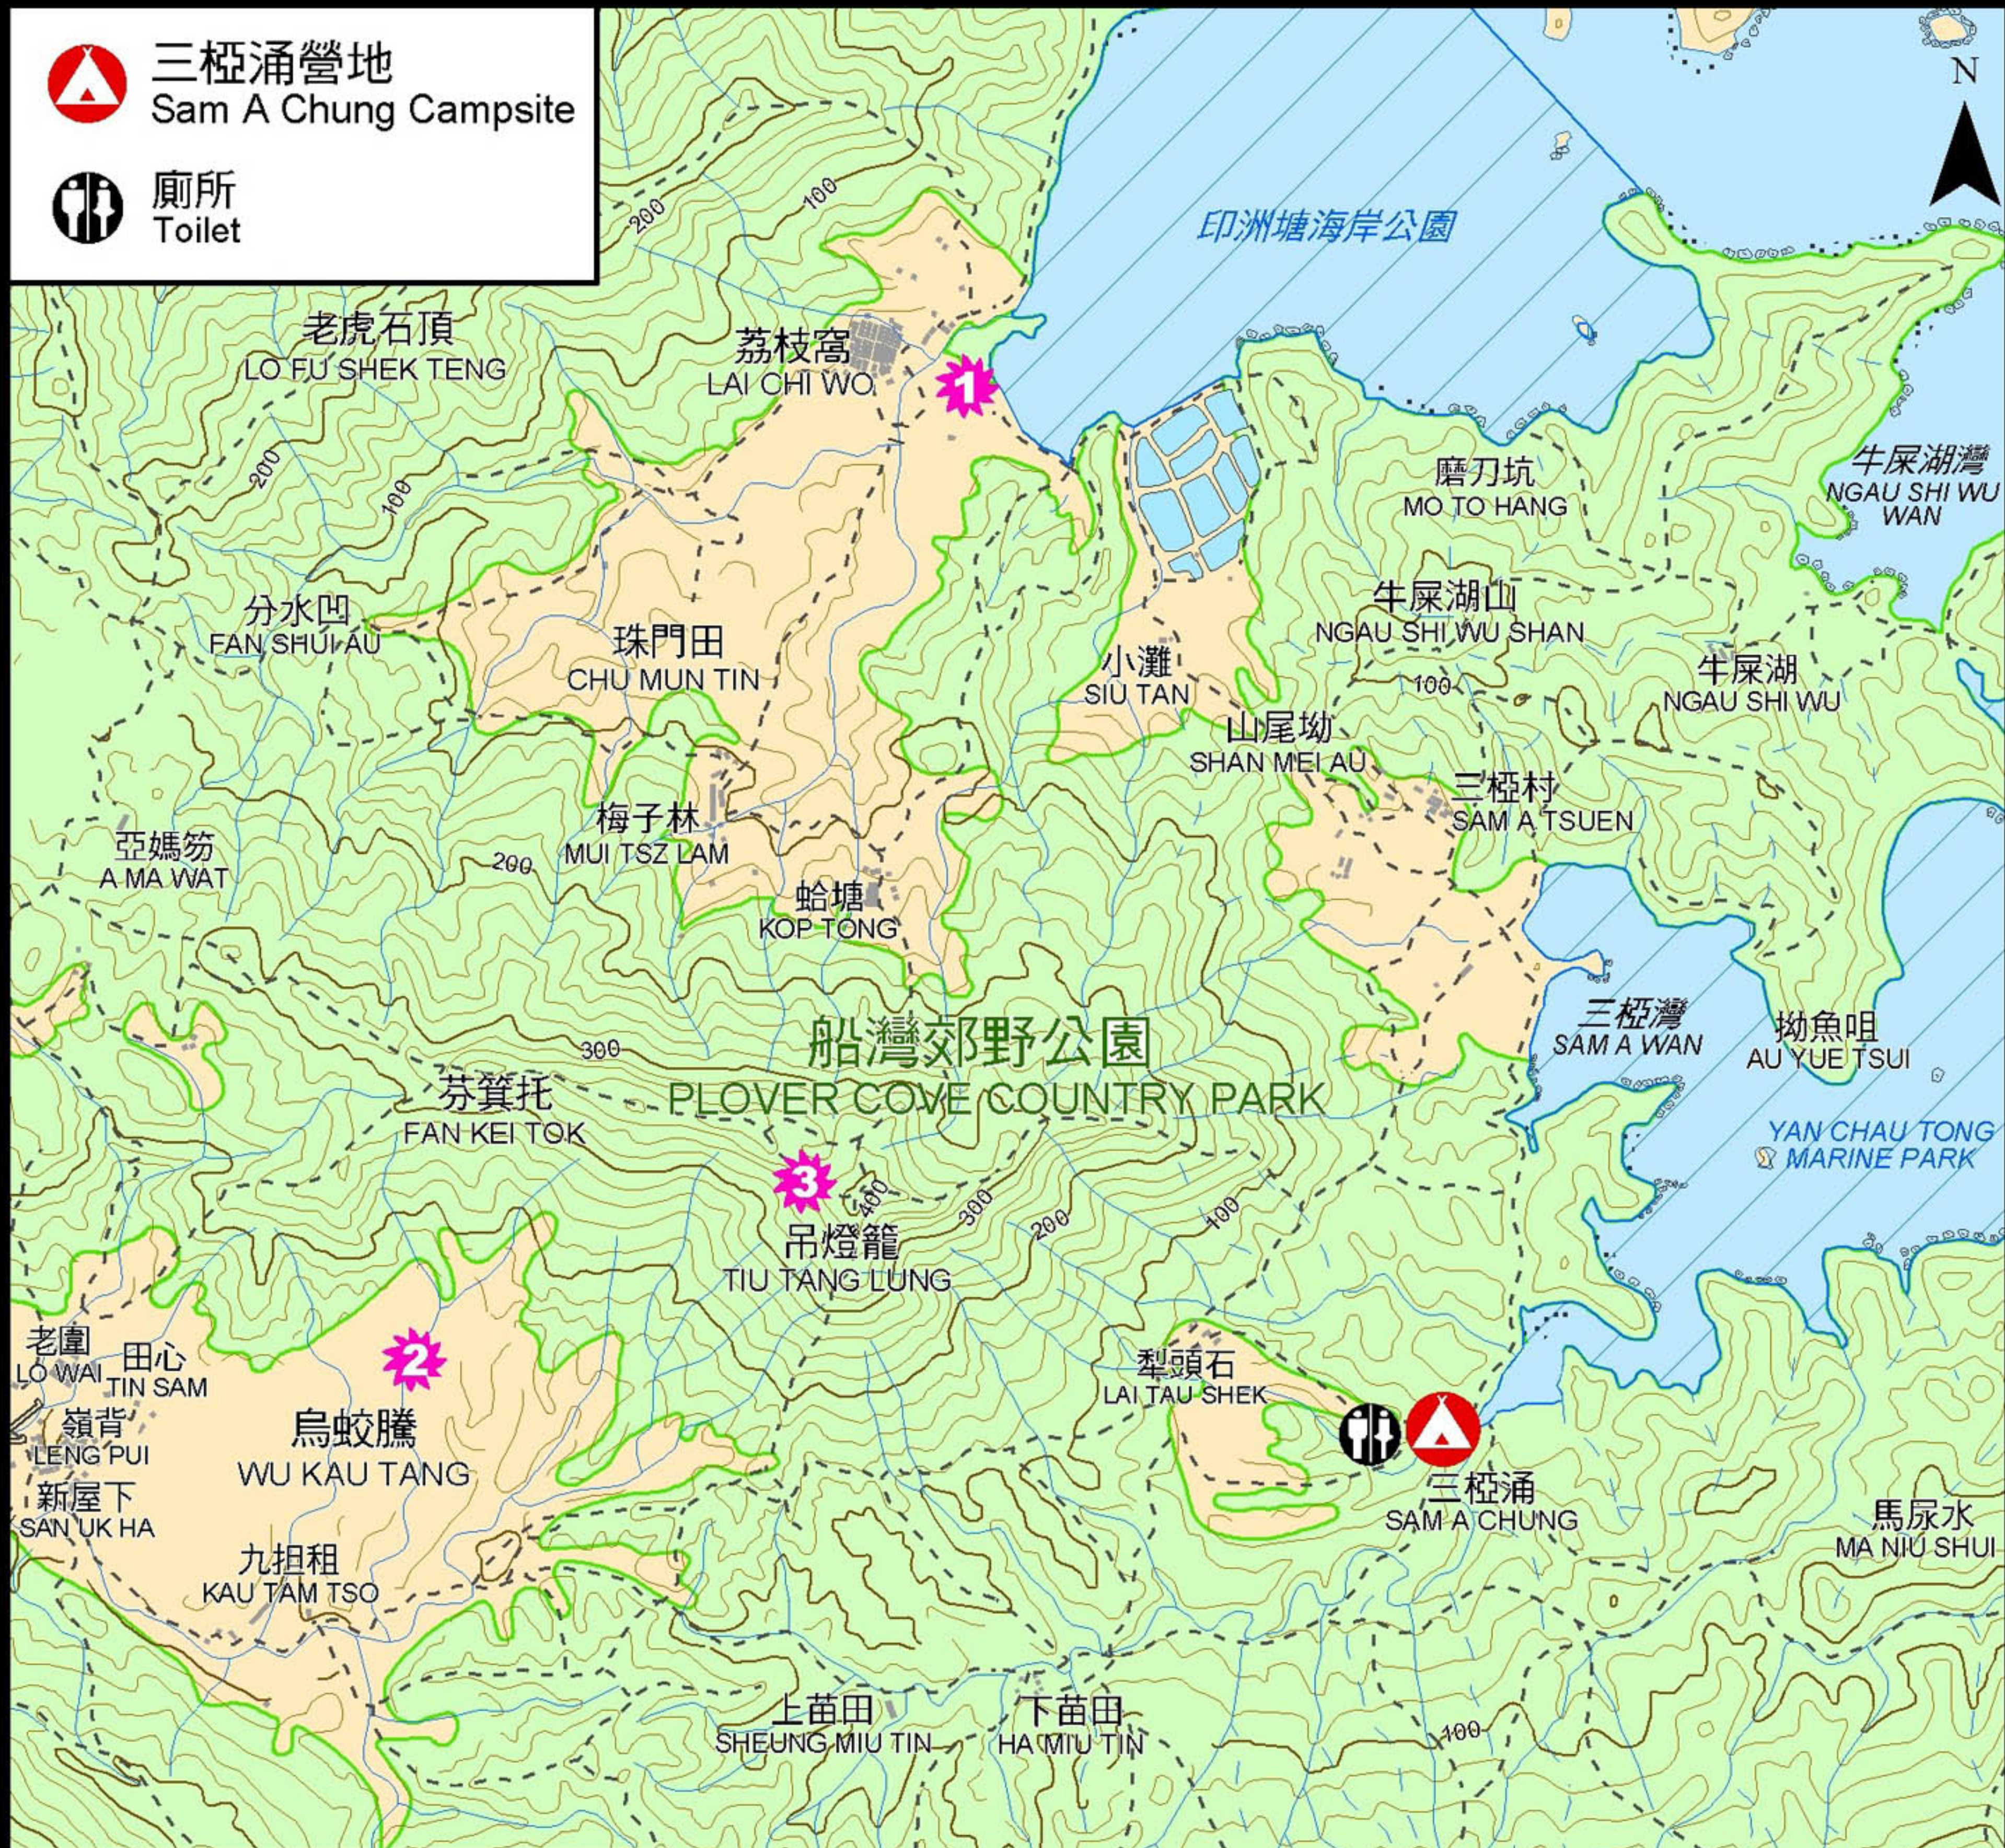

三桠涌營地
Sam A Chung Campsite

廁所
Toilet

比例尺 SCALE

0 200 400 600 800 1,000 米
Meters

地圖由漁護署繪圖組製作，部份資料來自地政總署1:20 000(HM20C)地圖。版權所有，不得翻印 2005。
THIS MAP IS PRODUCED BY THE CARTOGRAPHIC UNIT, AGRICULTURE FISHERIES AND CONSERVATION DEPARTMENT, PARTLY COMPILED FROM THE 1:20 000(HM20C) SERIES LANDS DEPARTMENT MAPS. COPYRIGHT RESERVED 2005.

景點推介：
Vistas :

荔枝窩
Lai Chi Wo

烏蛟騰
Wu Kau Tang

吊燈籠
Tiu Tang Lung