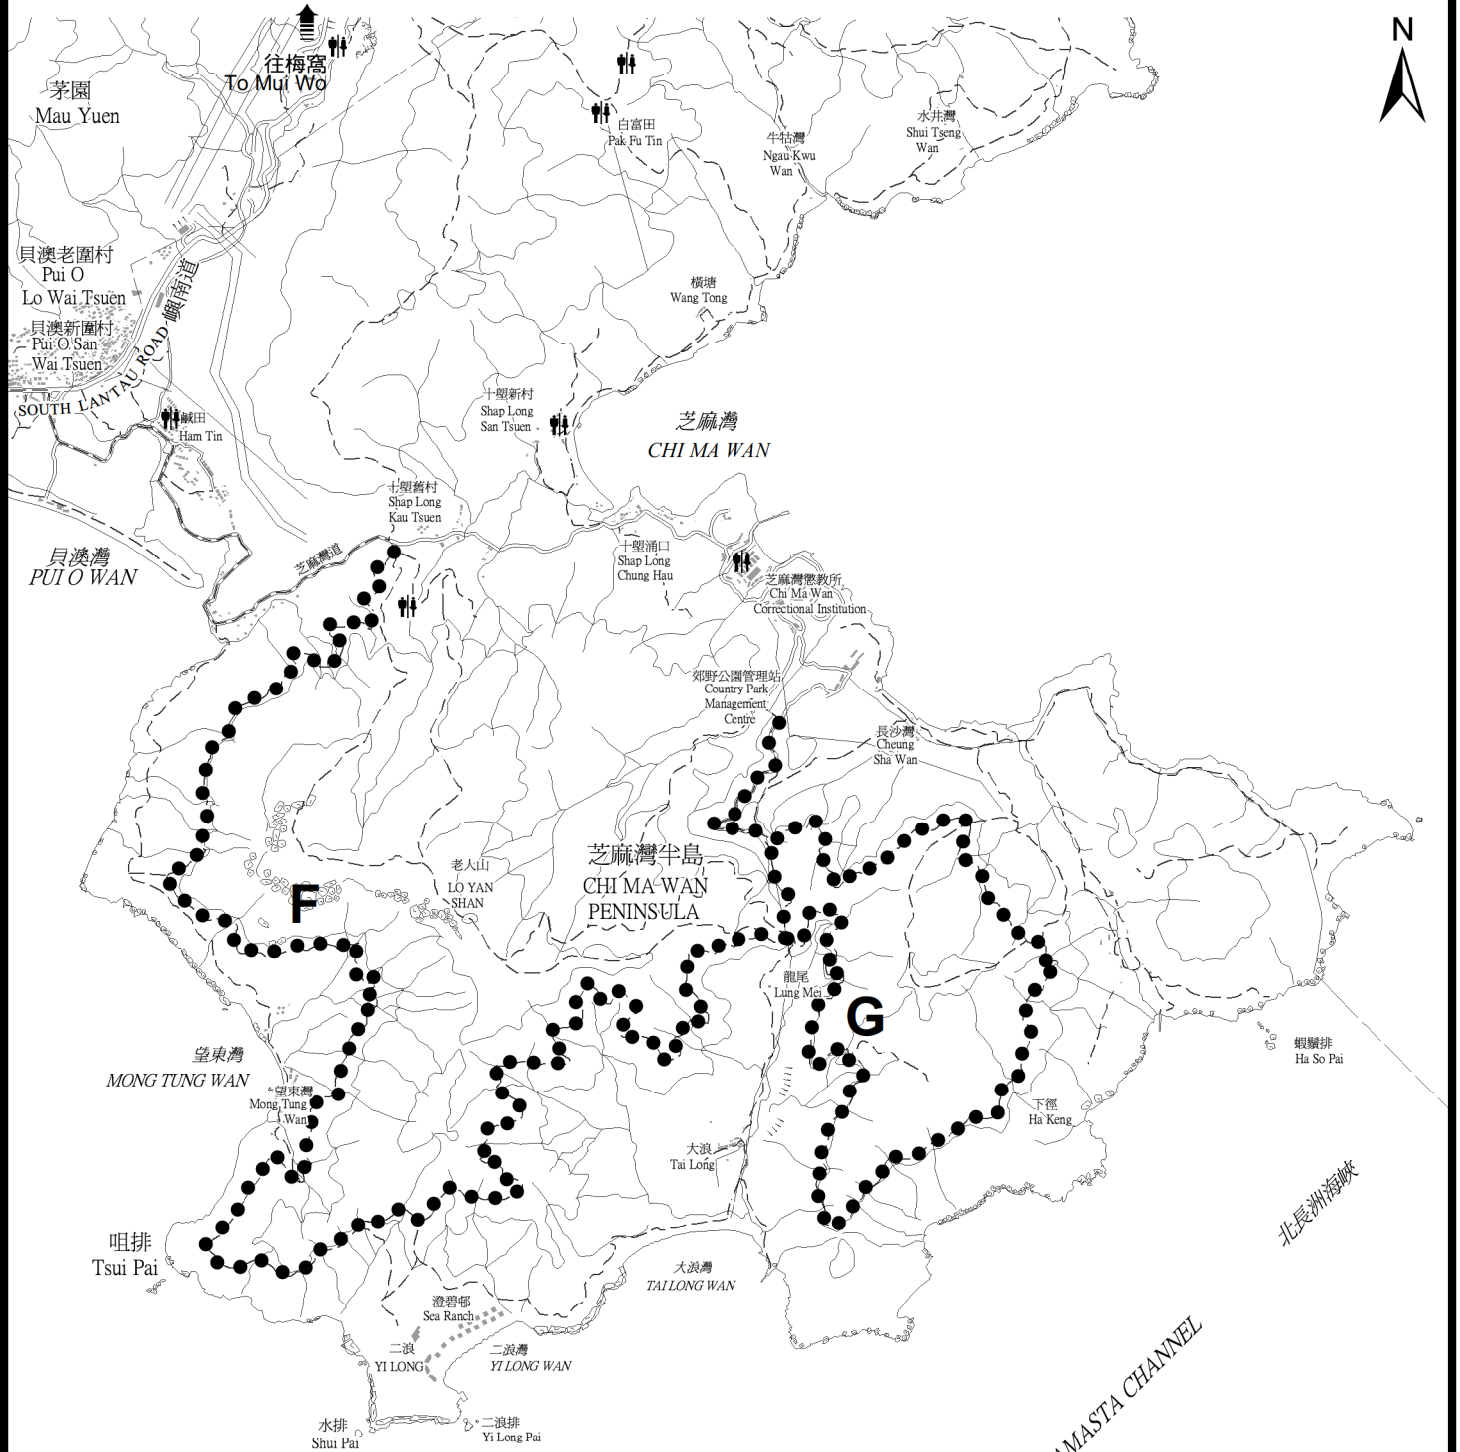

南大嶼郊野公園越野單車徑

Mountain Bike Trail in Lantau South Country Park

- 指定的越野單車徑 (全長約14.3公里)
Designated Mountain Bike Trail (length : 14.3 km)
- F** 南大嶼郊野公園(芝麻灣郊遊徑)
Lantau South Country Park (Chi Ma Wan Country Trail)
- G** 南大嶼郊野公園(芝麻灣小徑)
Lantau South Country Park (Footpath on Chi Ma Wan Peninsula)
-  廁所
Toilet

©地圖版權屬香港特區政府，經地政總署准許複印。
© Map/Image data reproduced with permission of the Director of Lands,
the Government of the Hong Kong SAR.

200 100 0 200 400 600 800 Meters