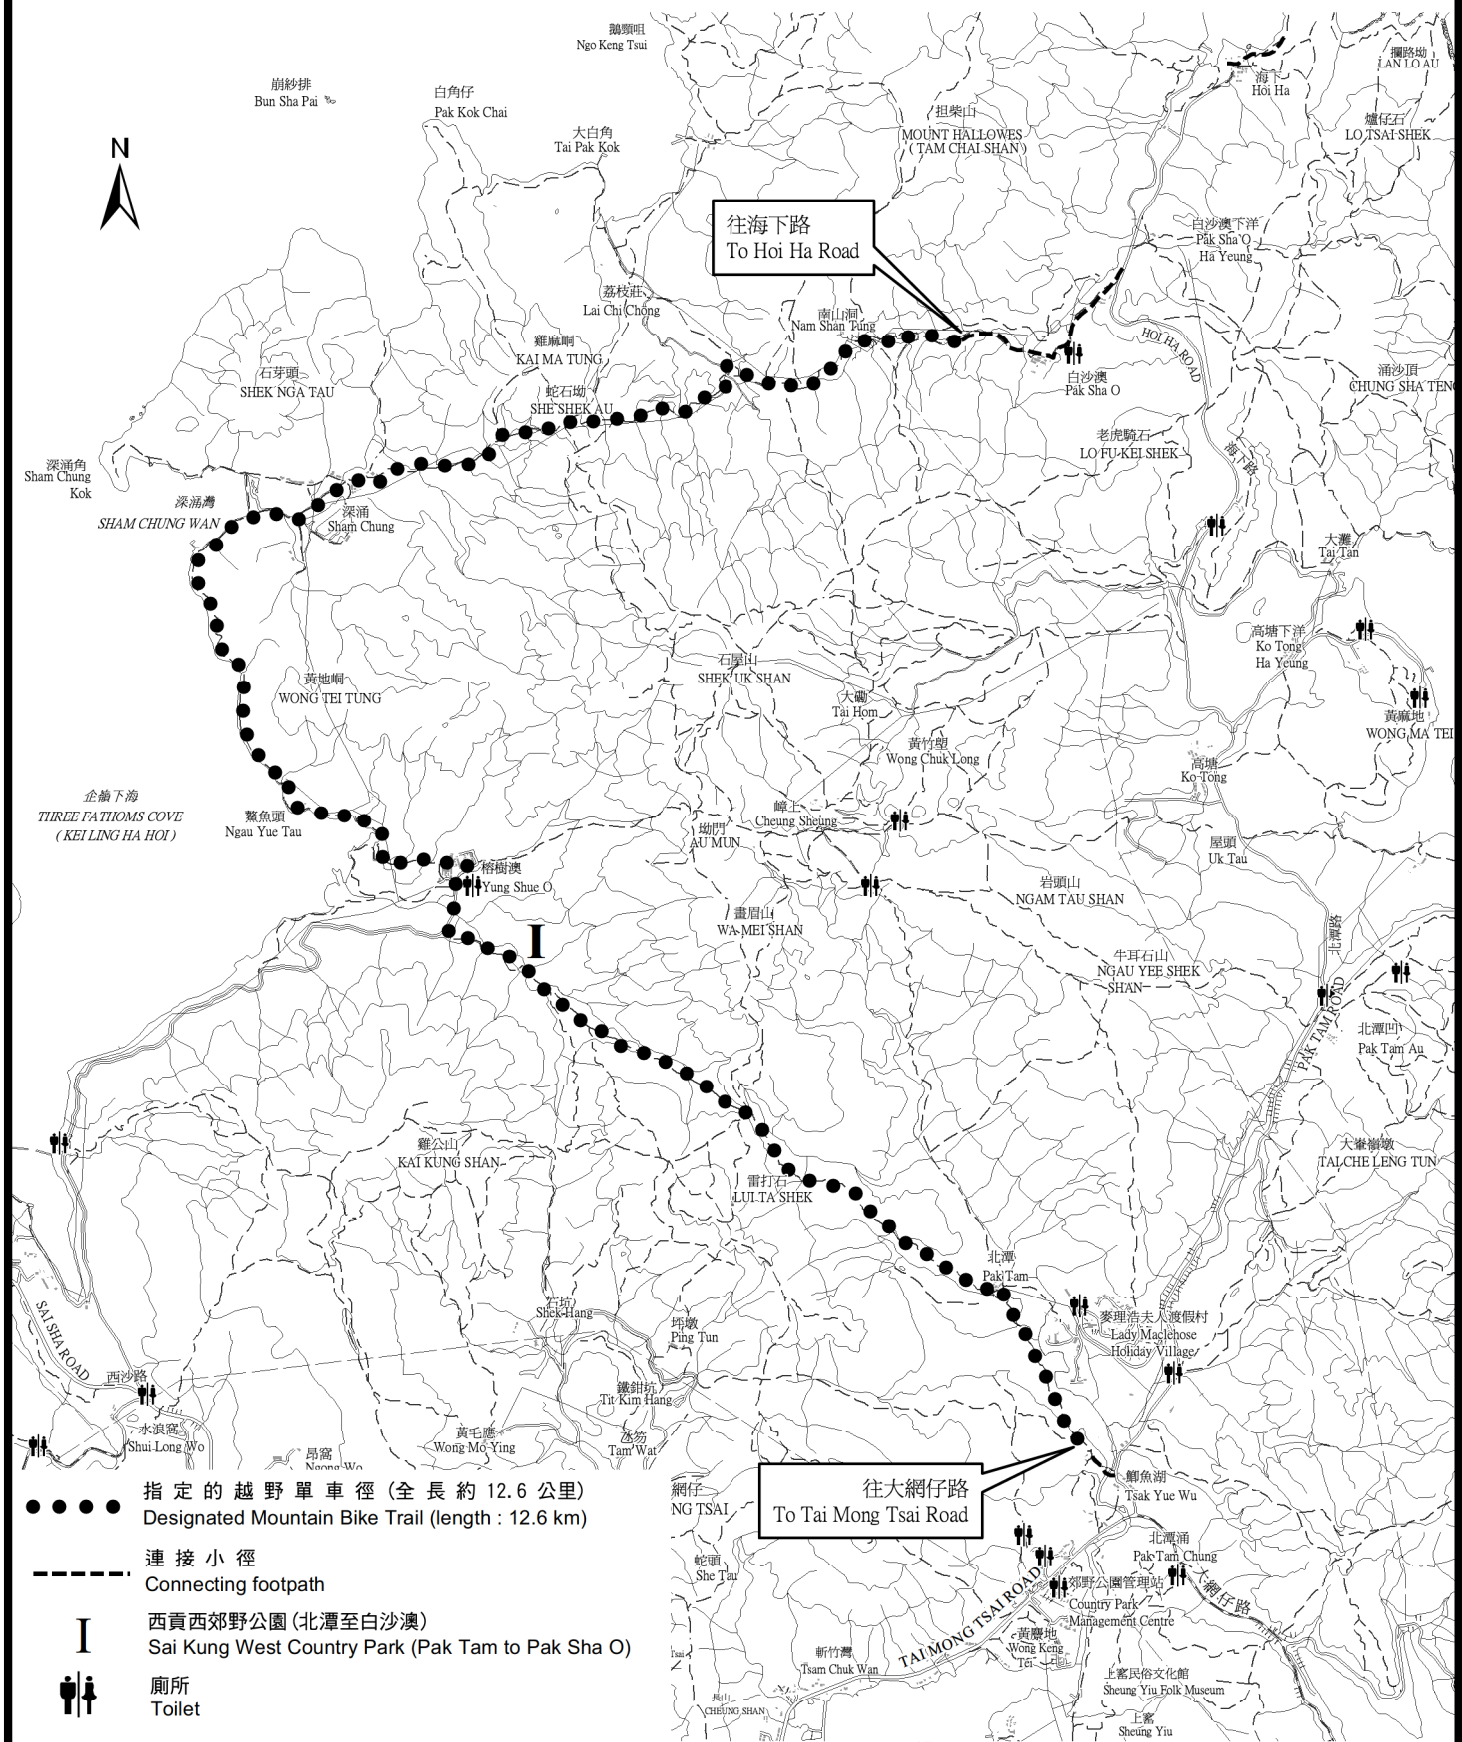

西貢西郊野公園越野單車徑 Mountain Bike Trail in Sai Kung West Country Park

©地圖版權屬香港特區政府，經地政總署准許複印。
 © Map/Image data reproduced with permission of the Director of Lands,
 the Government of the Hong Kong SAR.