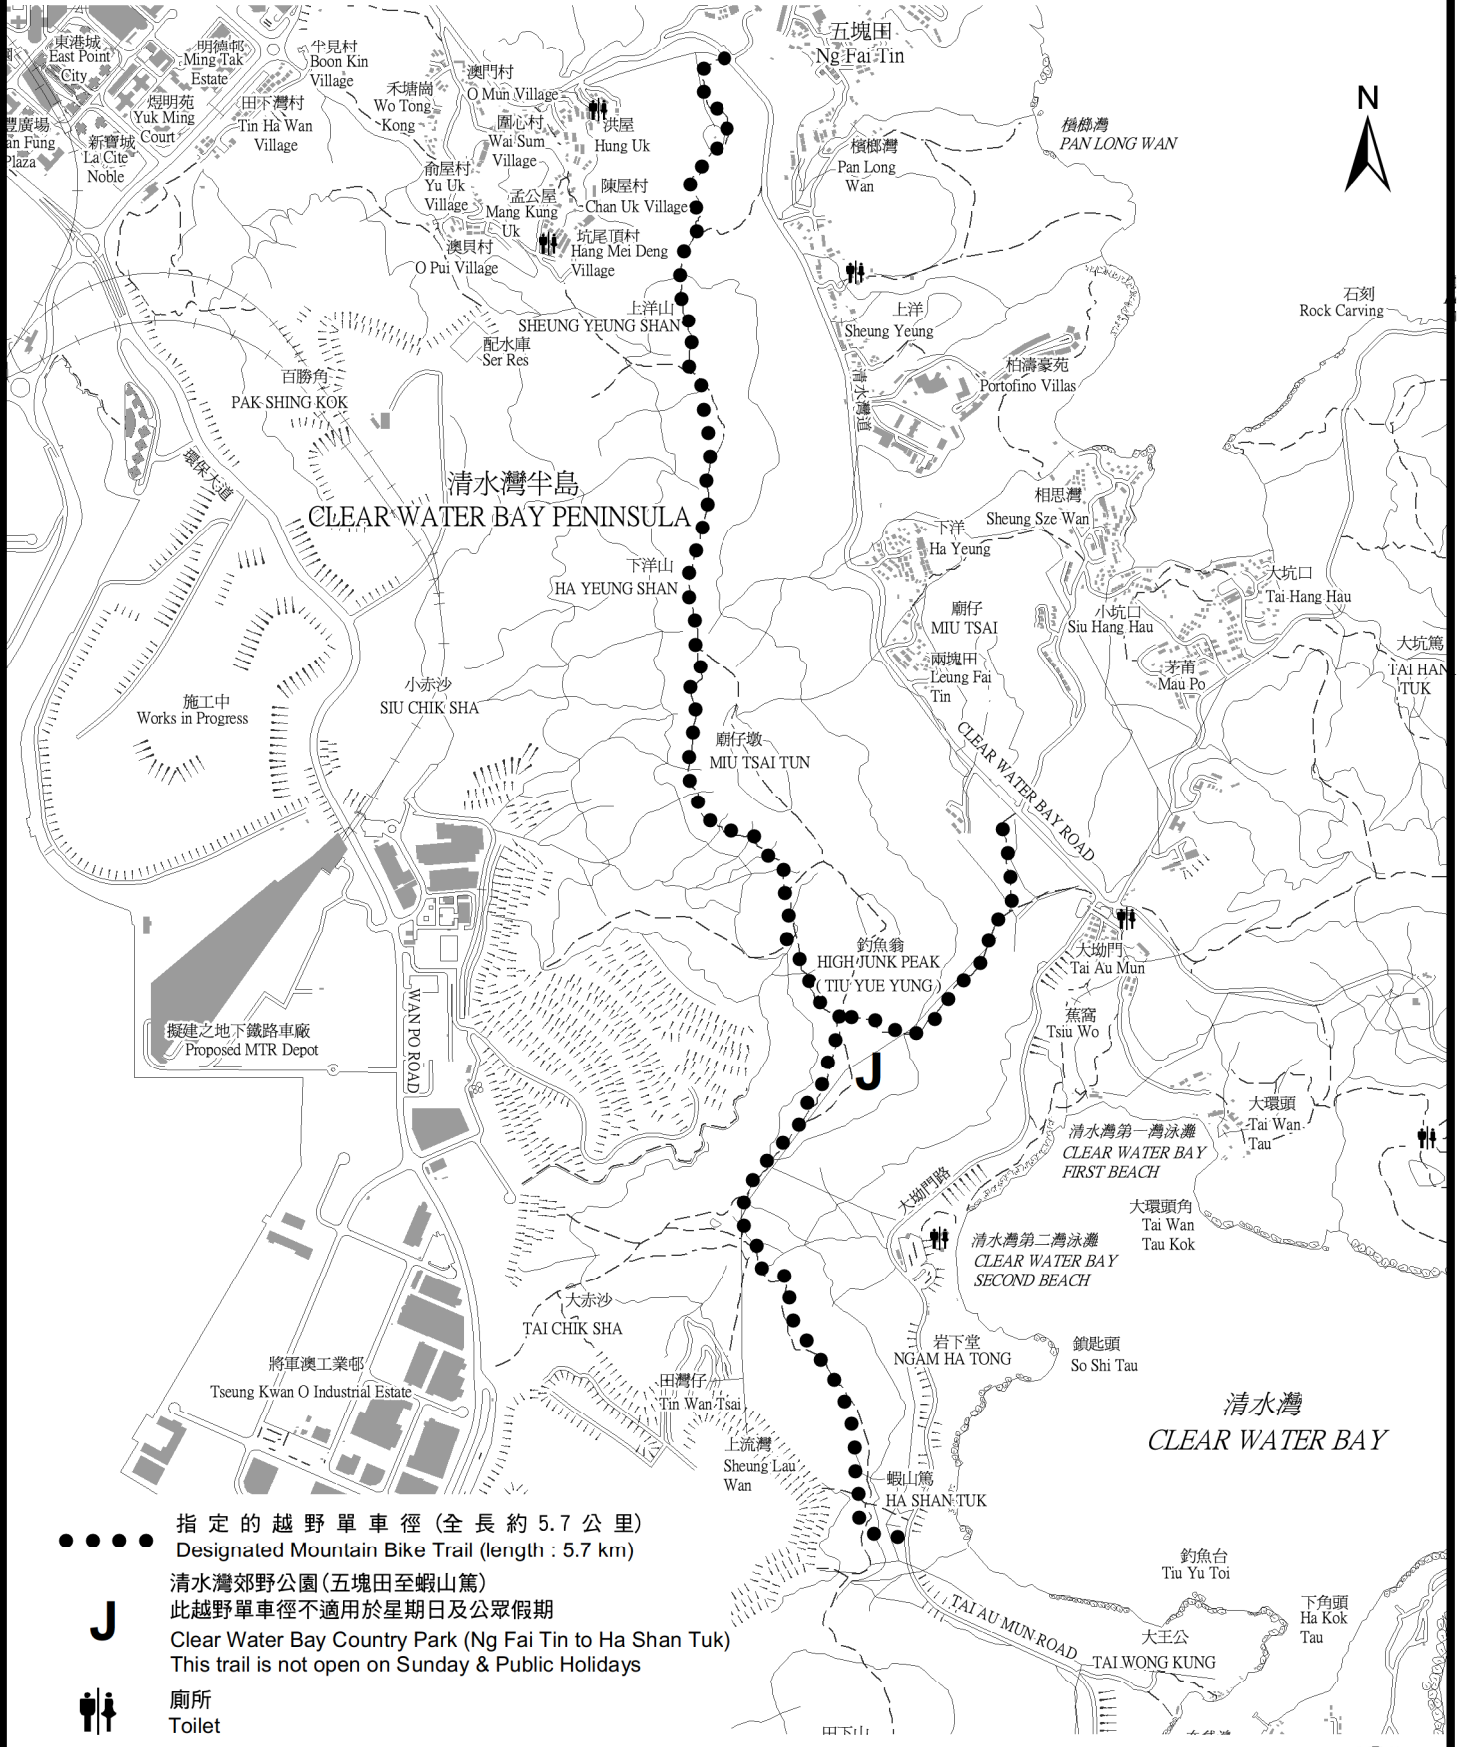

清水灣郊野公園越野單車徑

Mountain Bike Trail in Clear Water Bay Country Park

- 指定的越野單車徑 (全長約 5.7 公里)
Designated Mountain Bike Trail (length : 5.7 km)
- J 清水灣郊野公園 (五塊田至蝦山篤)
此越野單車徑不適用於星期日及公眾假期
Clear Water Bay Country Park (Ng Fai Tin to Ha Shan Tuk)
This trail is not open on Sunday & Public Holidays
- ♂♀ 廁所
Toilet

©地圖版權屬香港特區政府，經地政總署准許複印。
© Map/Image data reproduced with permission of the Director of Lands, the Government of the Hong Kong SAR.