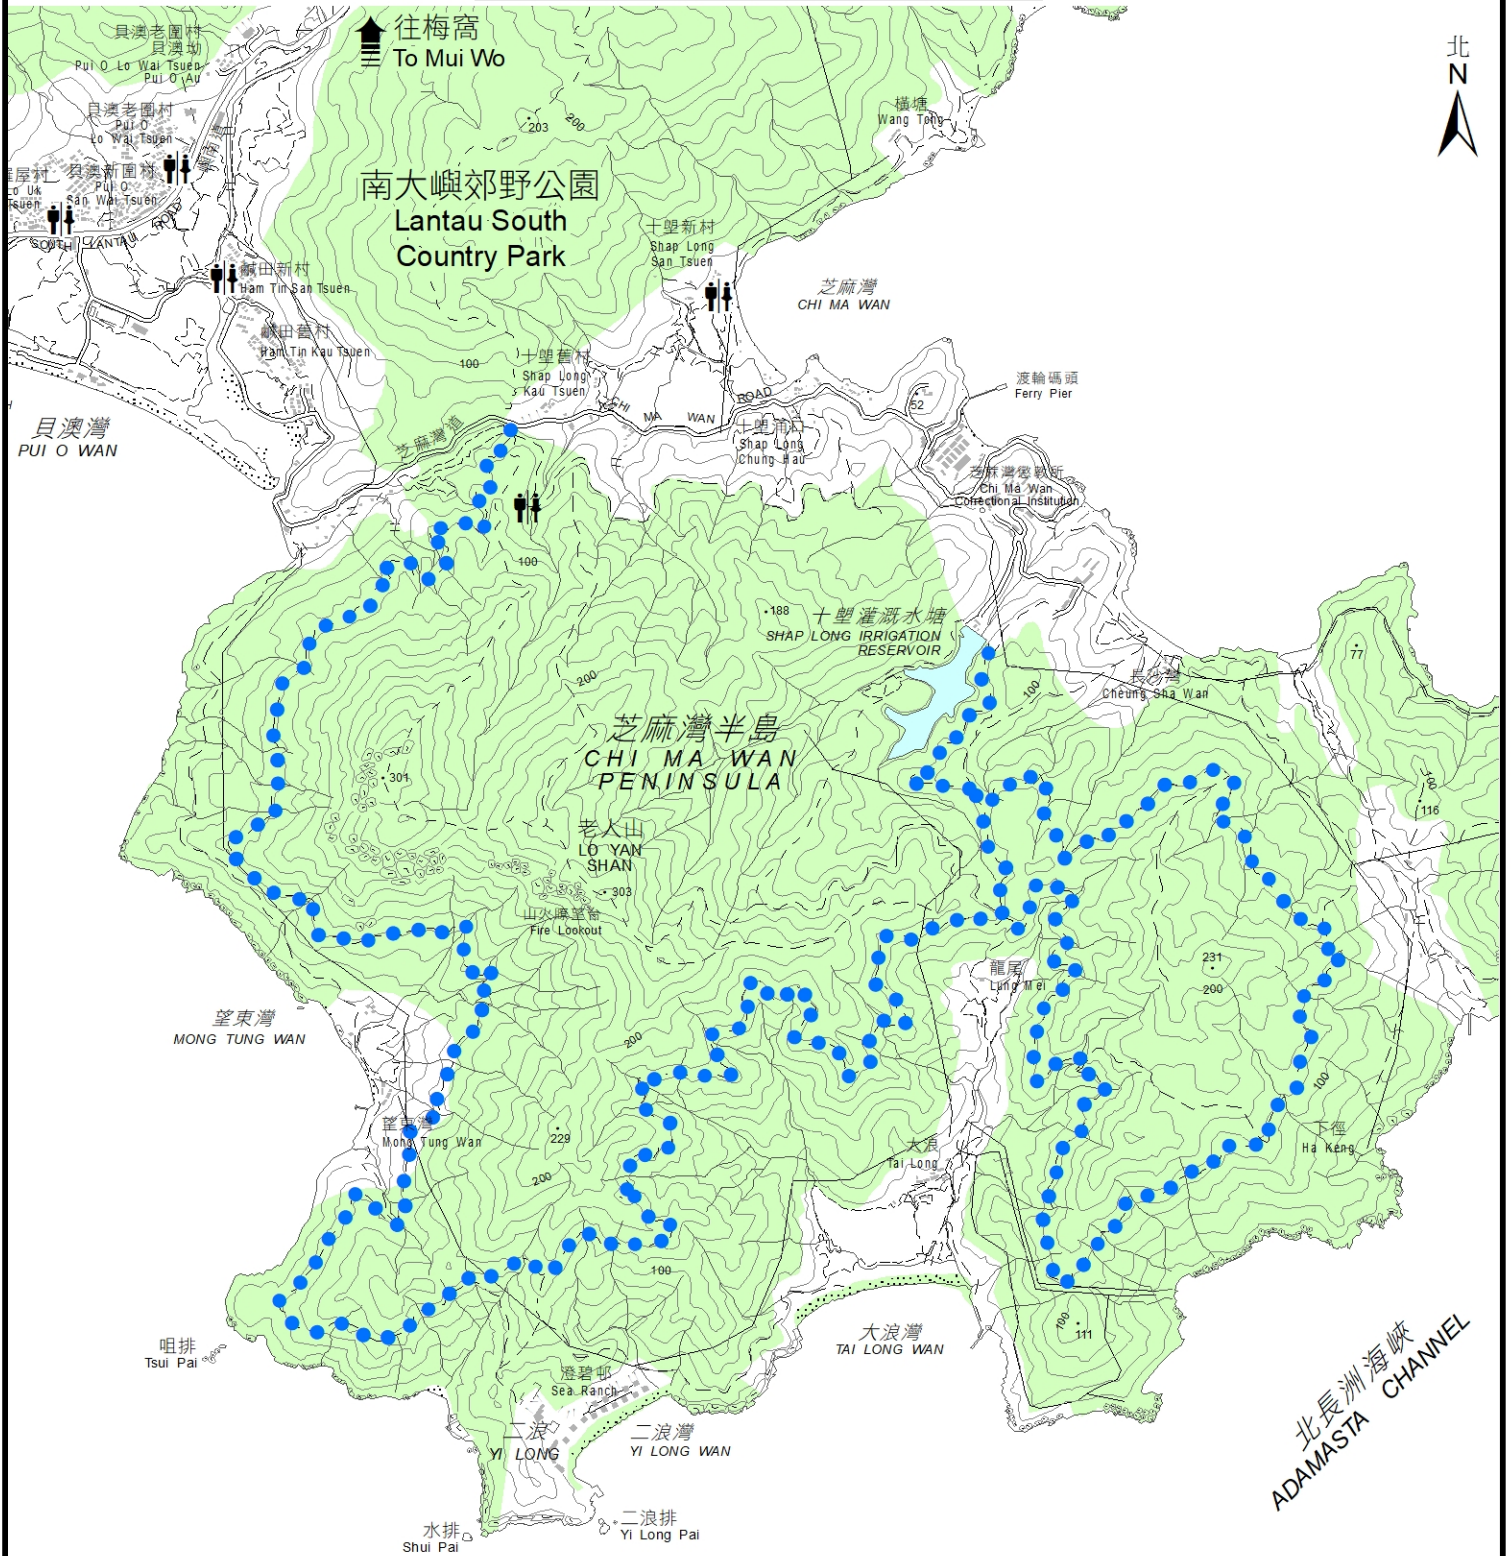

南大嶼郊野公園越野單車徑 Mountain Bike Trail in Lantau South Country Park

芝麻灣越野單車徑 Chi Ma Wan Mountain Bike Trail

● ● ● 指定的越野單車徑(全長約14.3公里)
Designated Mountain Bike Trail (length : 14.3 km)

♂ ♀ Toilet

© 地圖版權屬香港特區政府，經地政總署署長准許複印。
© The Government of the Hong Kong SAR.
Map reproduced with permission of the Director of Lands.

比例尺 SCALE
0 250 500 750 1,000 米
Meters