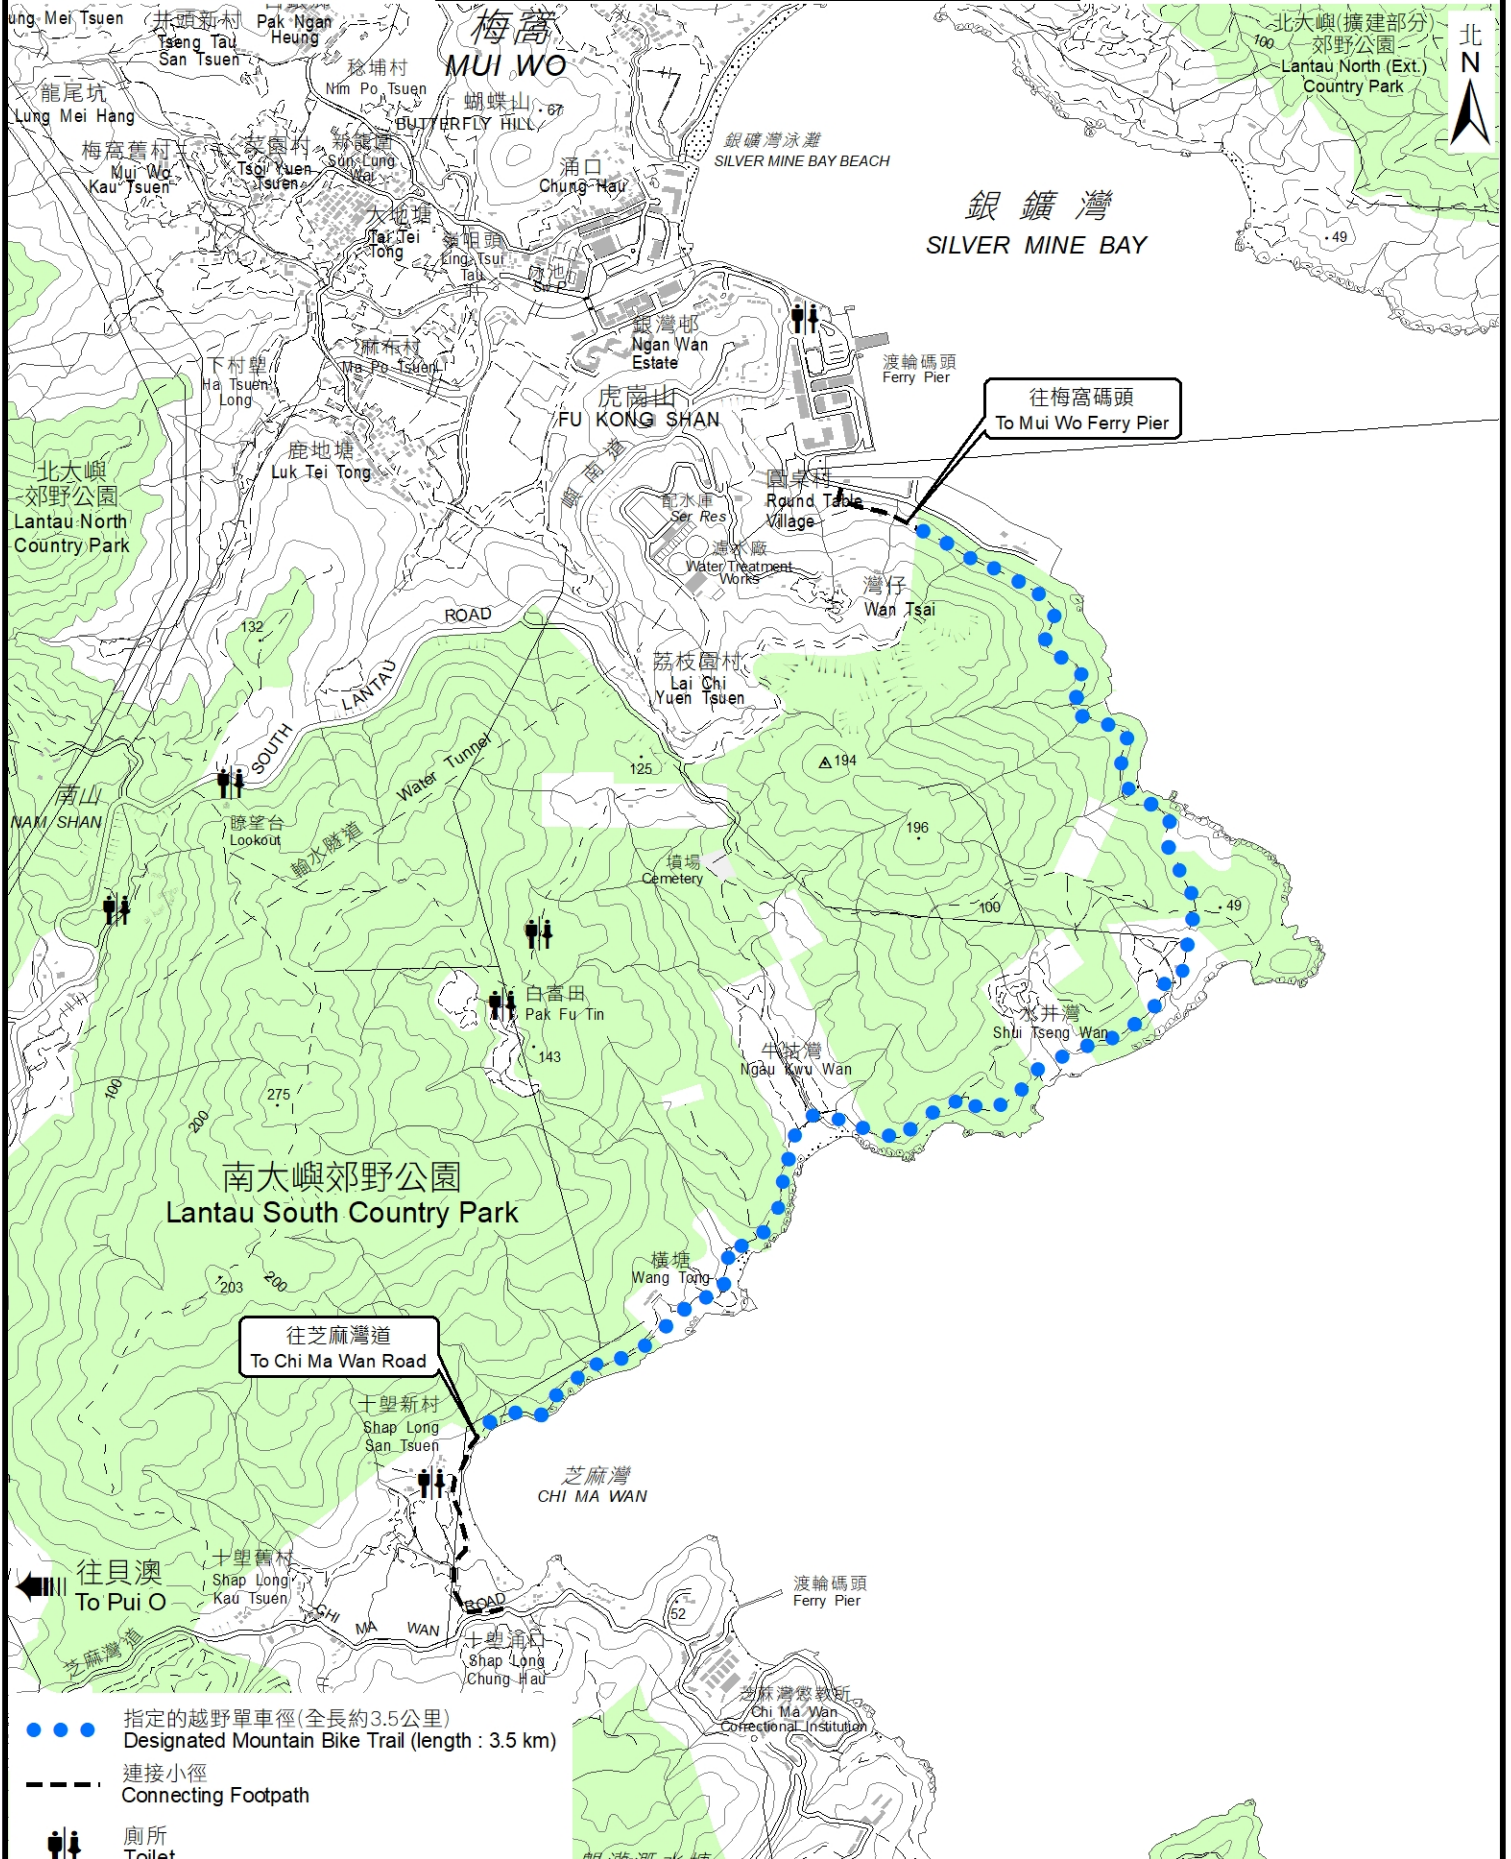

南大嶼郊野公園越野單車徑 Mountain Bike Trail in Lantau South Country Park

梅窩至貝澳越野單車徑 Mui Wo to Pui O Mountain Bike Trail

Mui Wo to Pui O Mountain Bike Trail

© 地圖版權屬香港特區政府，經地政總署署長准許復印。
© The Government of the Hong Kong SAR.
Map reproduced with permission of the Director of Lands.

比例尺 SCALE
0 250 500 750 1,000 米
Meters