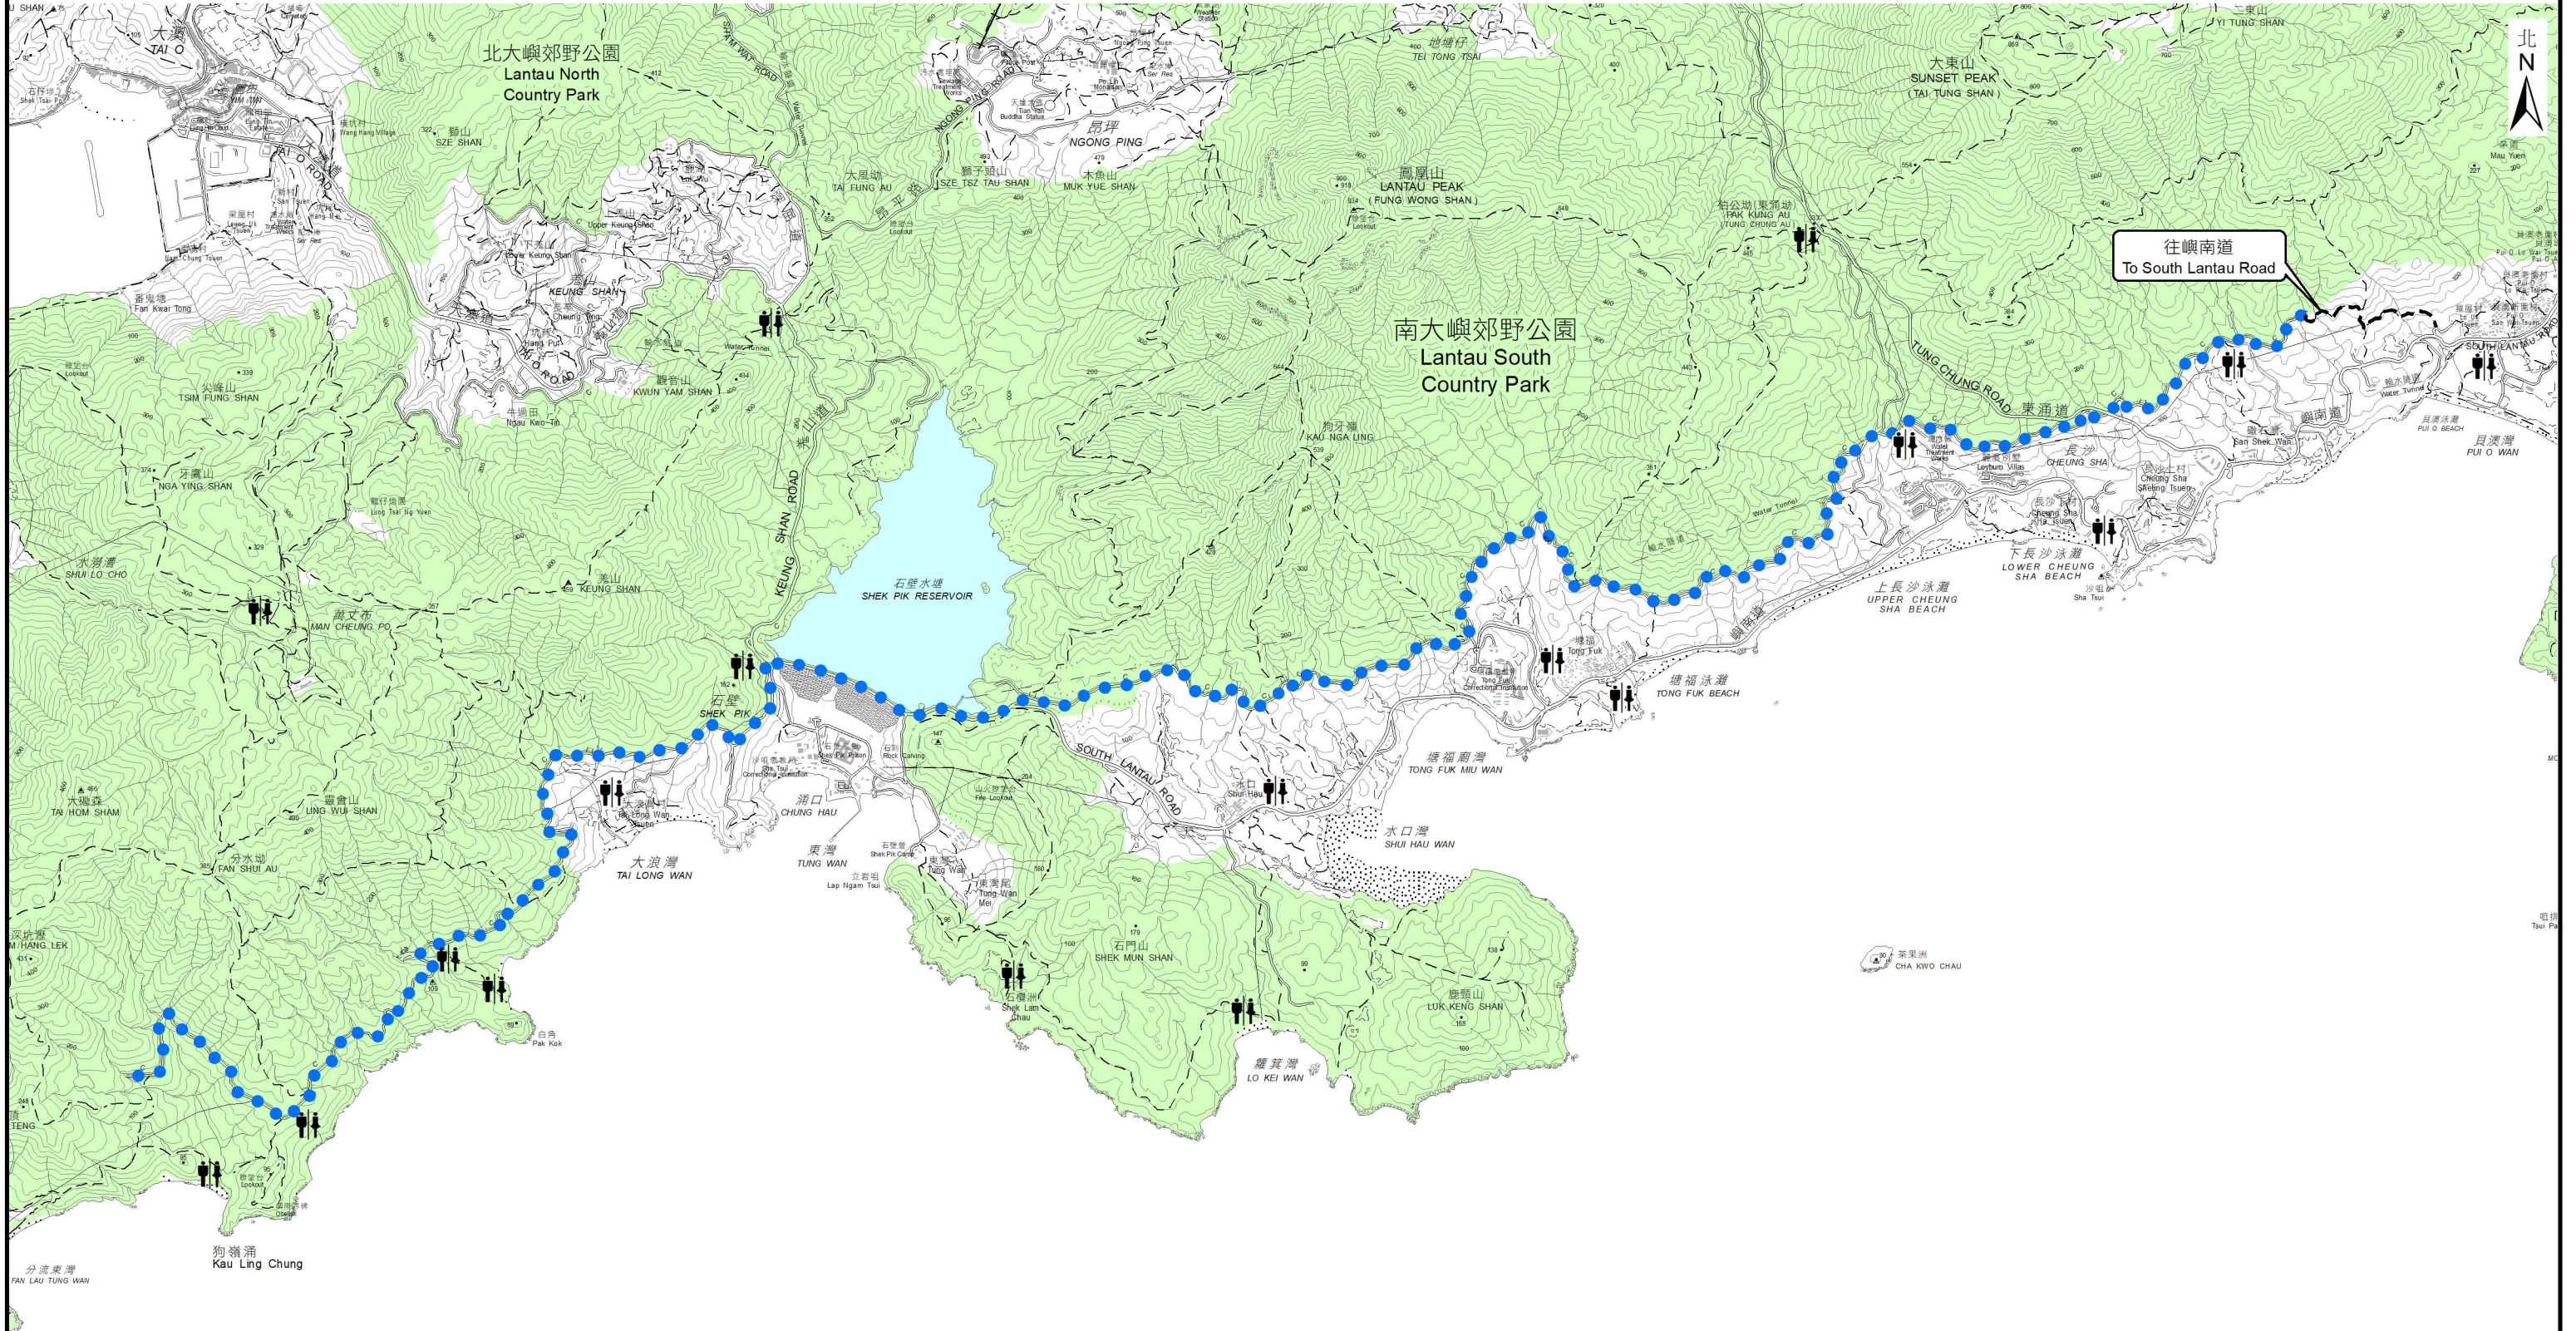

南大嶼郊野公園越野單車徑 Mountain Bike Trail in Lantau South Country Park

貝澳至狗嶺涌越野單車徑 Pui O to Kau Ling Chung Mountain Bike Trail

- 指定的越野單車徑(全長約17.2公里)
Designated Mountain Bike Trail (length : 17.2 km)
- 連接小徑
Connecting Footpath
- ♂ ♀ 廁所
Toilet

© 地圖版權屬香港特區政府，經地政總署署長准許複印。
© The Government of the Hong Kong SAR.
Map reproduced with permission of the Director of Lands.