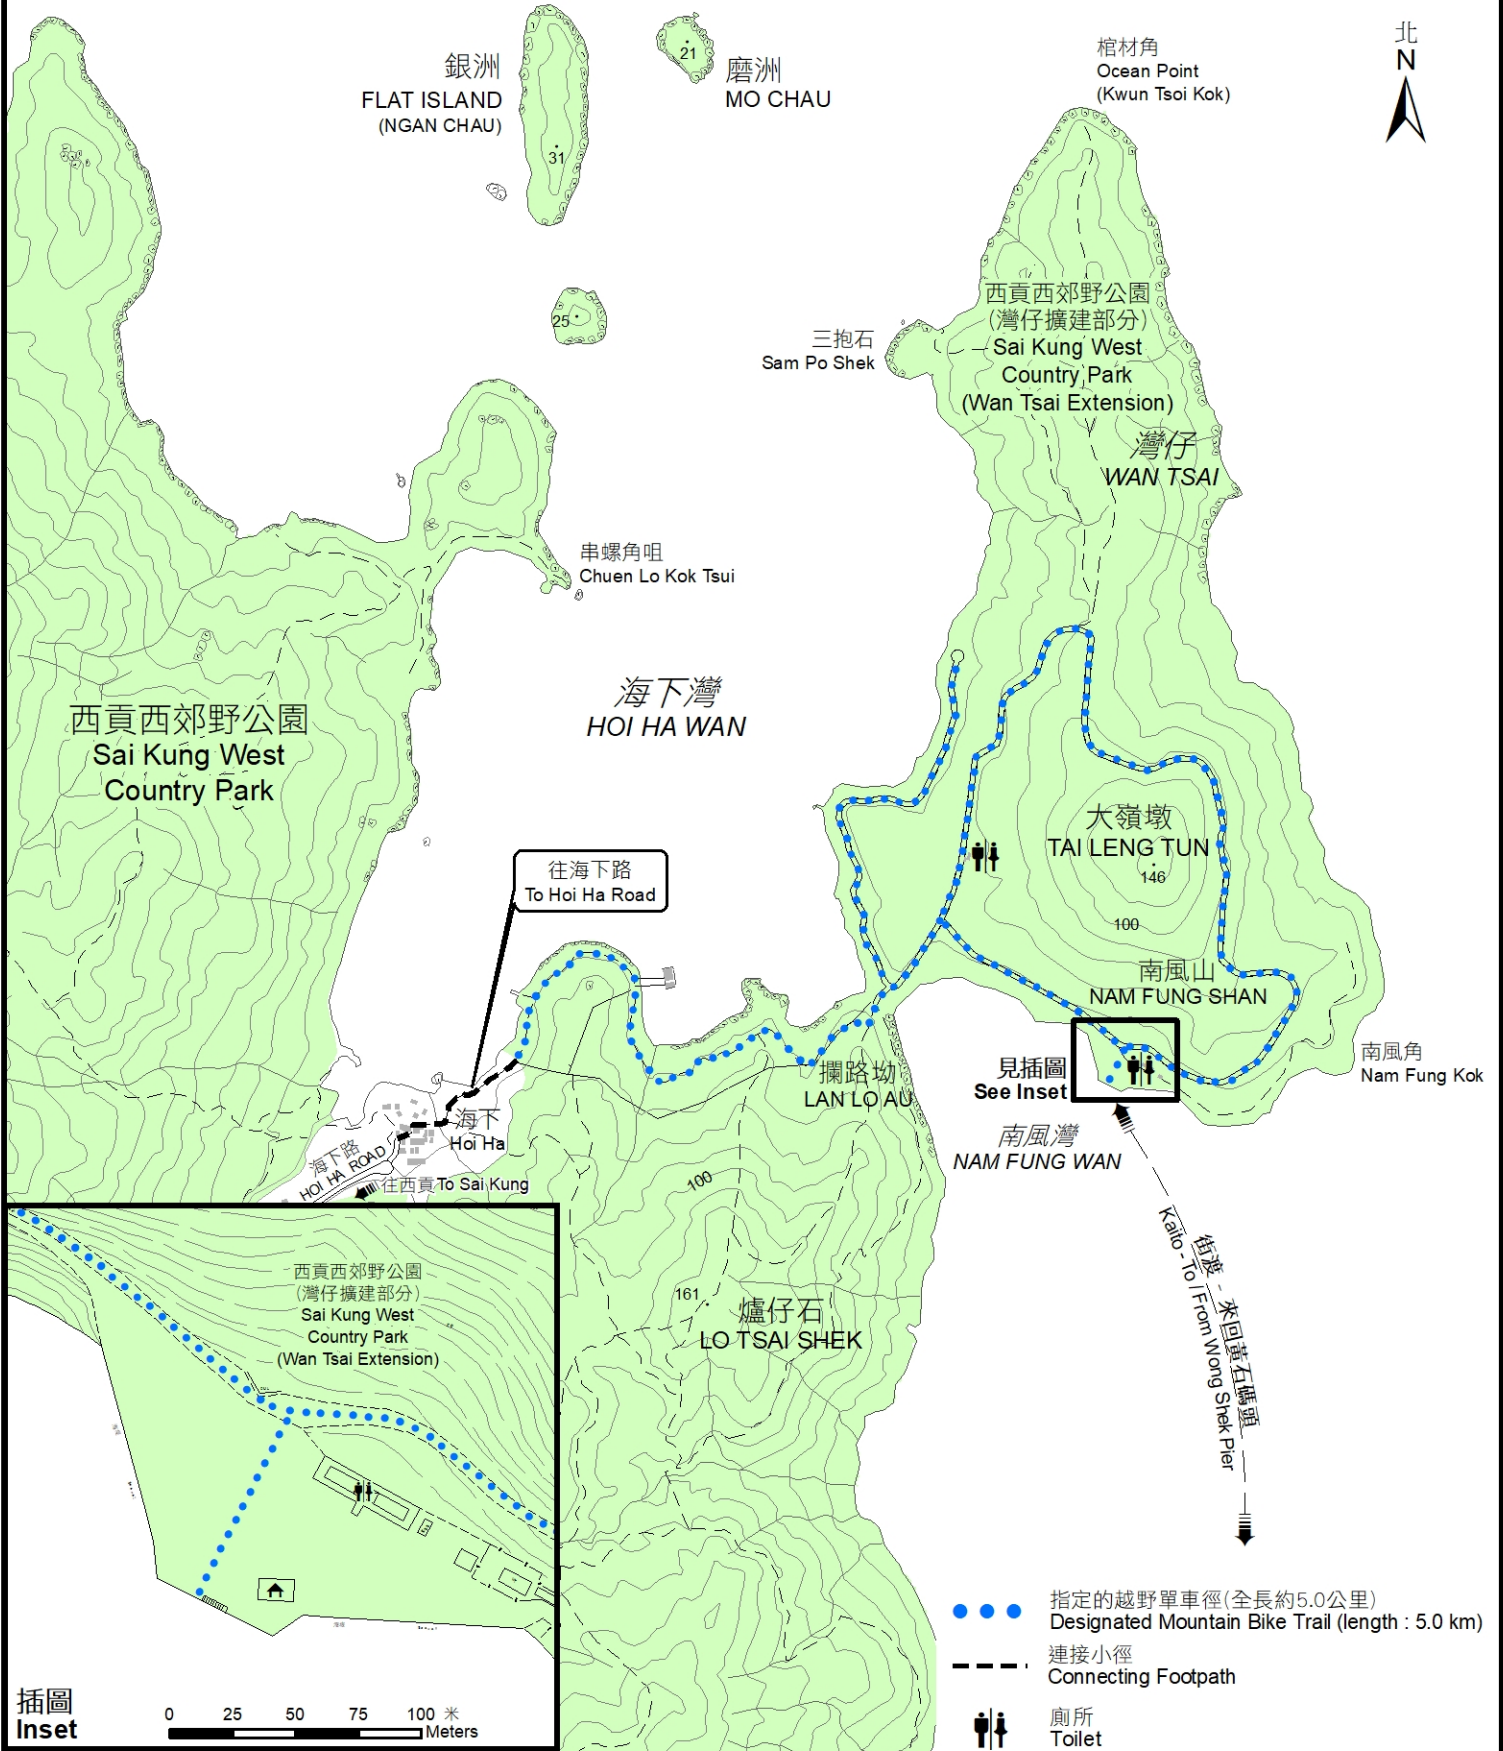

西貢西郊野公園及西貢西郊野公園(灣仔擴建部分)越野單車徑 Mountain Bike Trail in Sai Kung West Country Park and Sai Kung West Country Park (Wan Tsai Extension)

海下至灣仔越野單車徑 Hoi Ha to Wan Tsai Mountain Bike Trail

插圖
Inset

0 25 50 75 100 米
Meters

比例尺 SCALE

0 200 400 600 800 米
Meters

- ● ● 指定的越野單車徑(全長約5.0公里)
Designated Mountain Bike Trail (length : 5.0 km)
- - - 連接小徑
Connecting Footpath
- ♿ 廁所
Toilet

© 地圖版權屬香港特區政府，經地政總署署長准許複印。
© The Government of the Hong Kong SAR.
Map reproduced with permission of the Director of Lands.