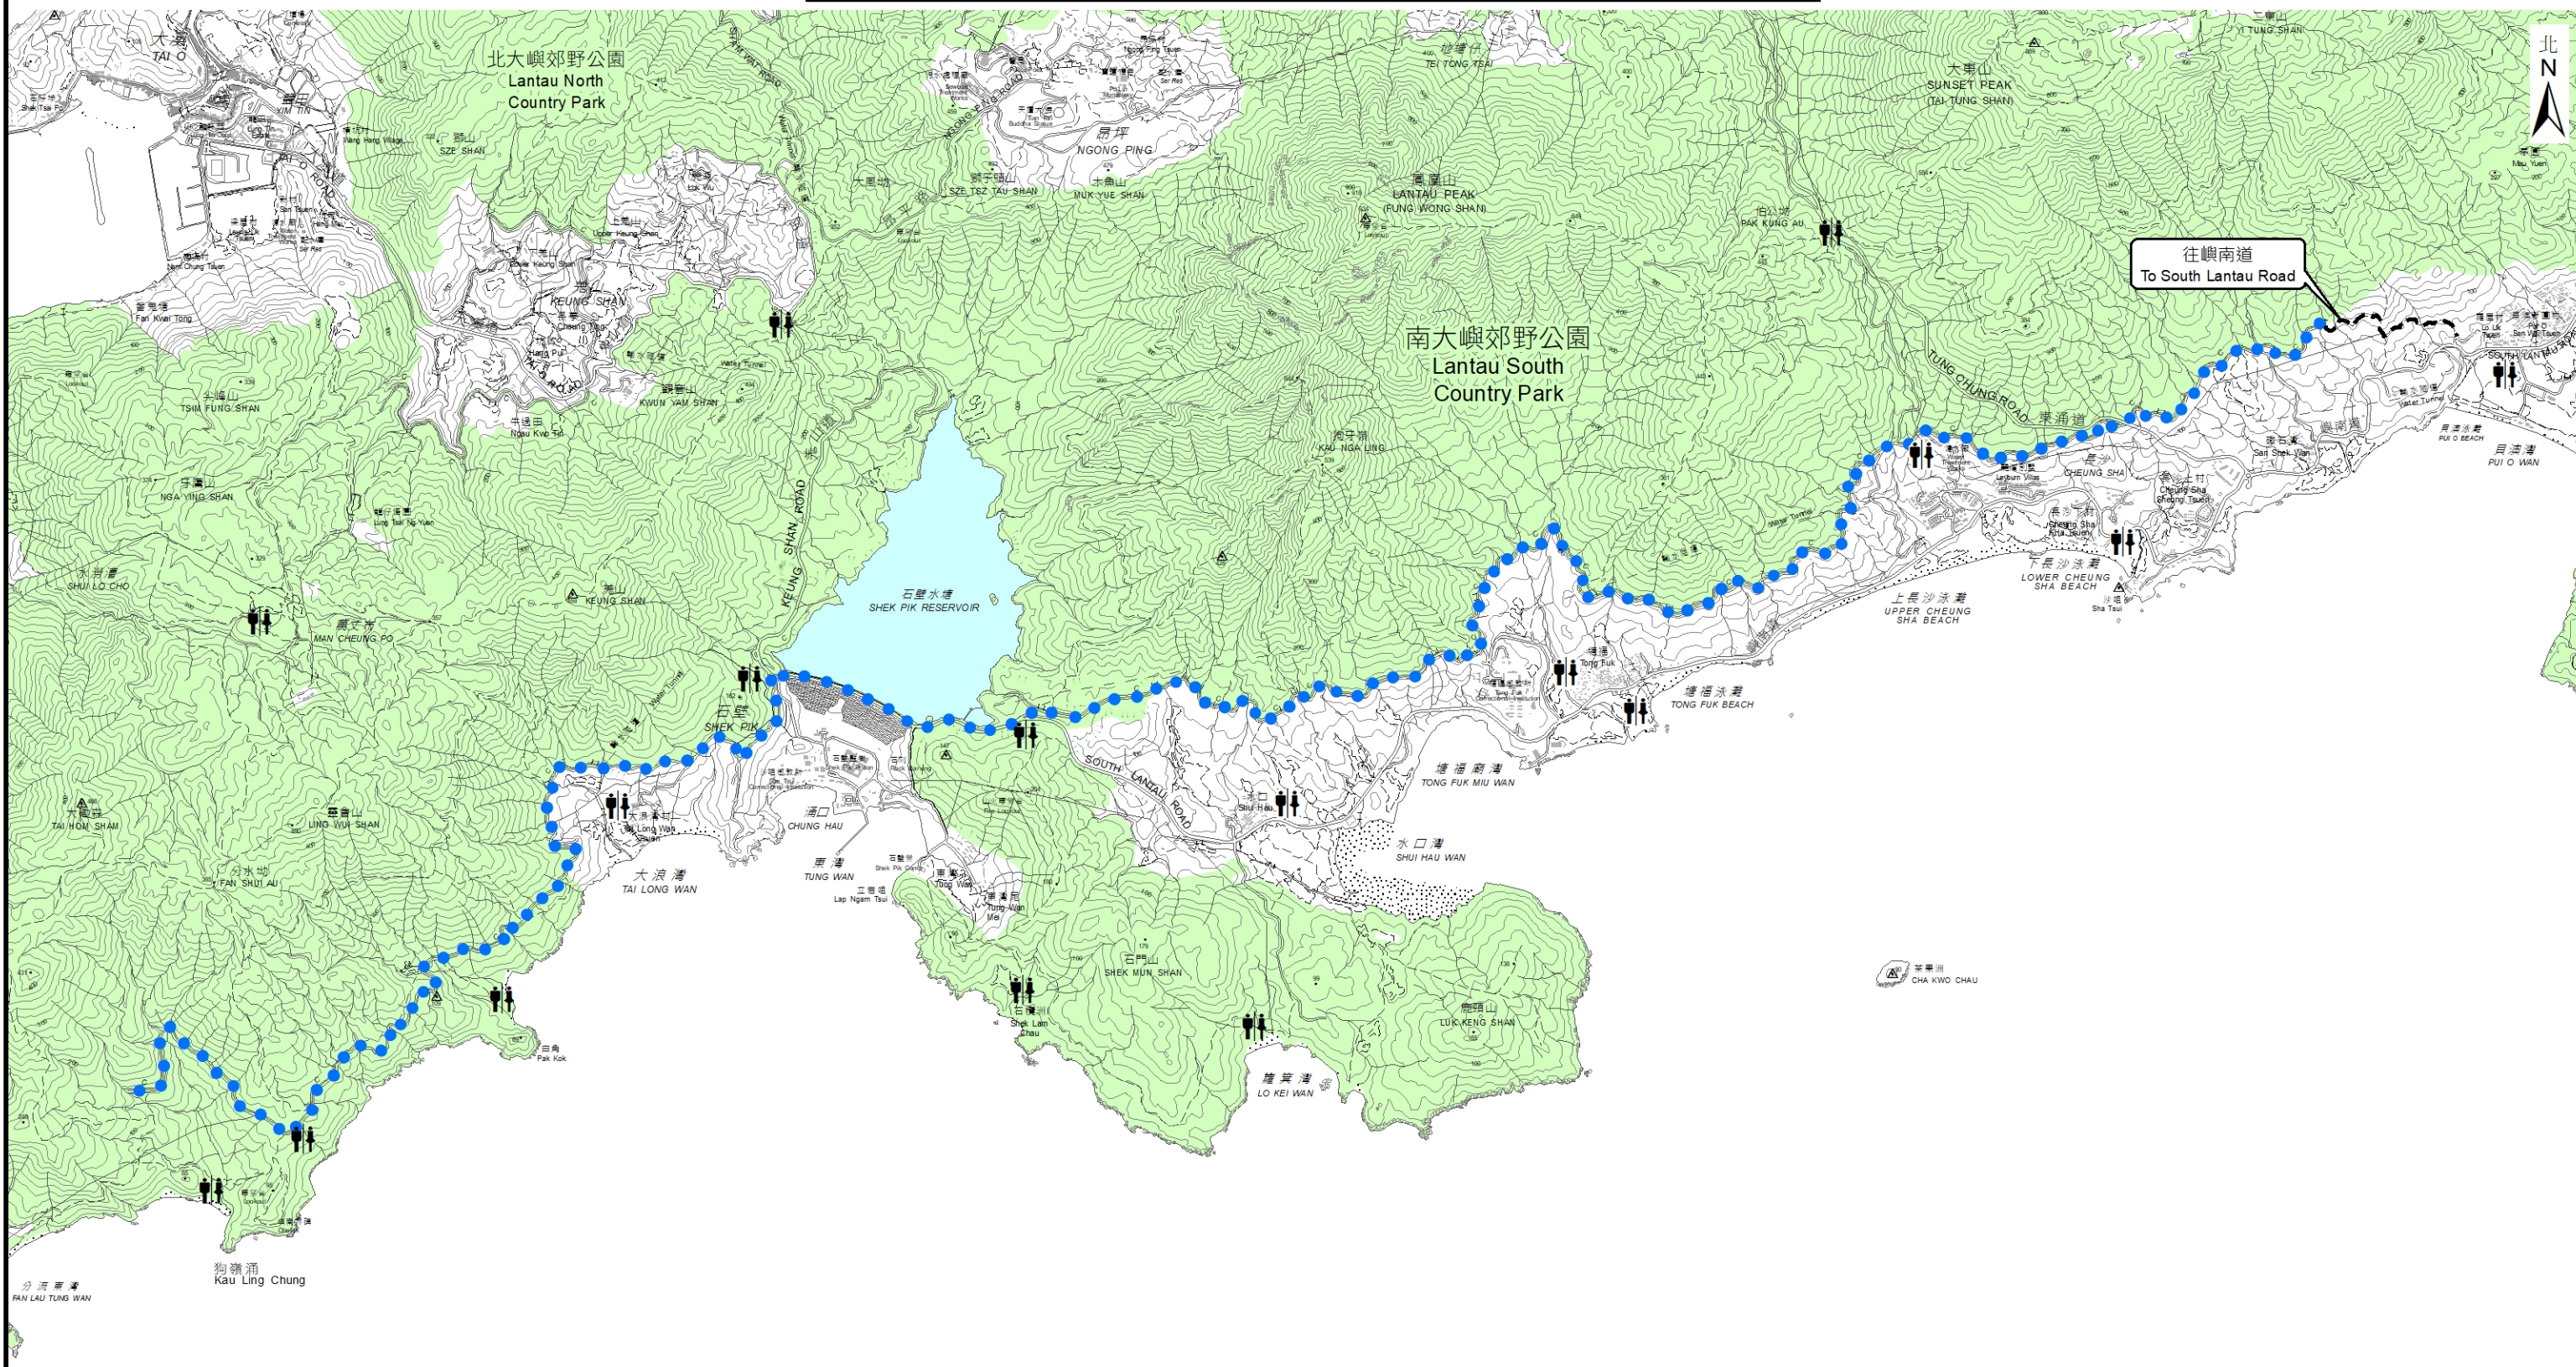

南大嶼郊野公園越野單車徑 Mountain Bike Trail in Lantau South Country Park 貝澳至狗嶺涌越野單車徑(白色級) Pui O to Kau Ling Chung Mountain Bike Trail (White Grade)

- ● ● 指定的越野單車徑(全長約17.2公里)
Designated Mountain Bike Trail (length : 17.2 km)
- - - 連接小徑
Connecting Footpath
- ♂ ♀ 廁所
Toilet

© 地圖版權屬香港特區政府，經地政總署署長准許複印。
© The Government of the Hong Kong SAR.
Map reproduced with permission of the Director of Lands.