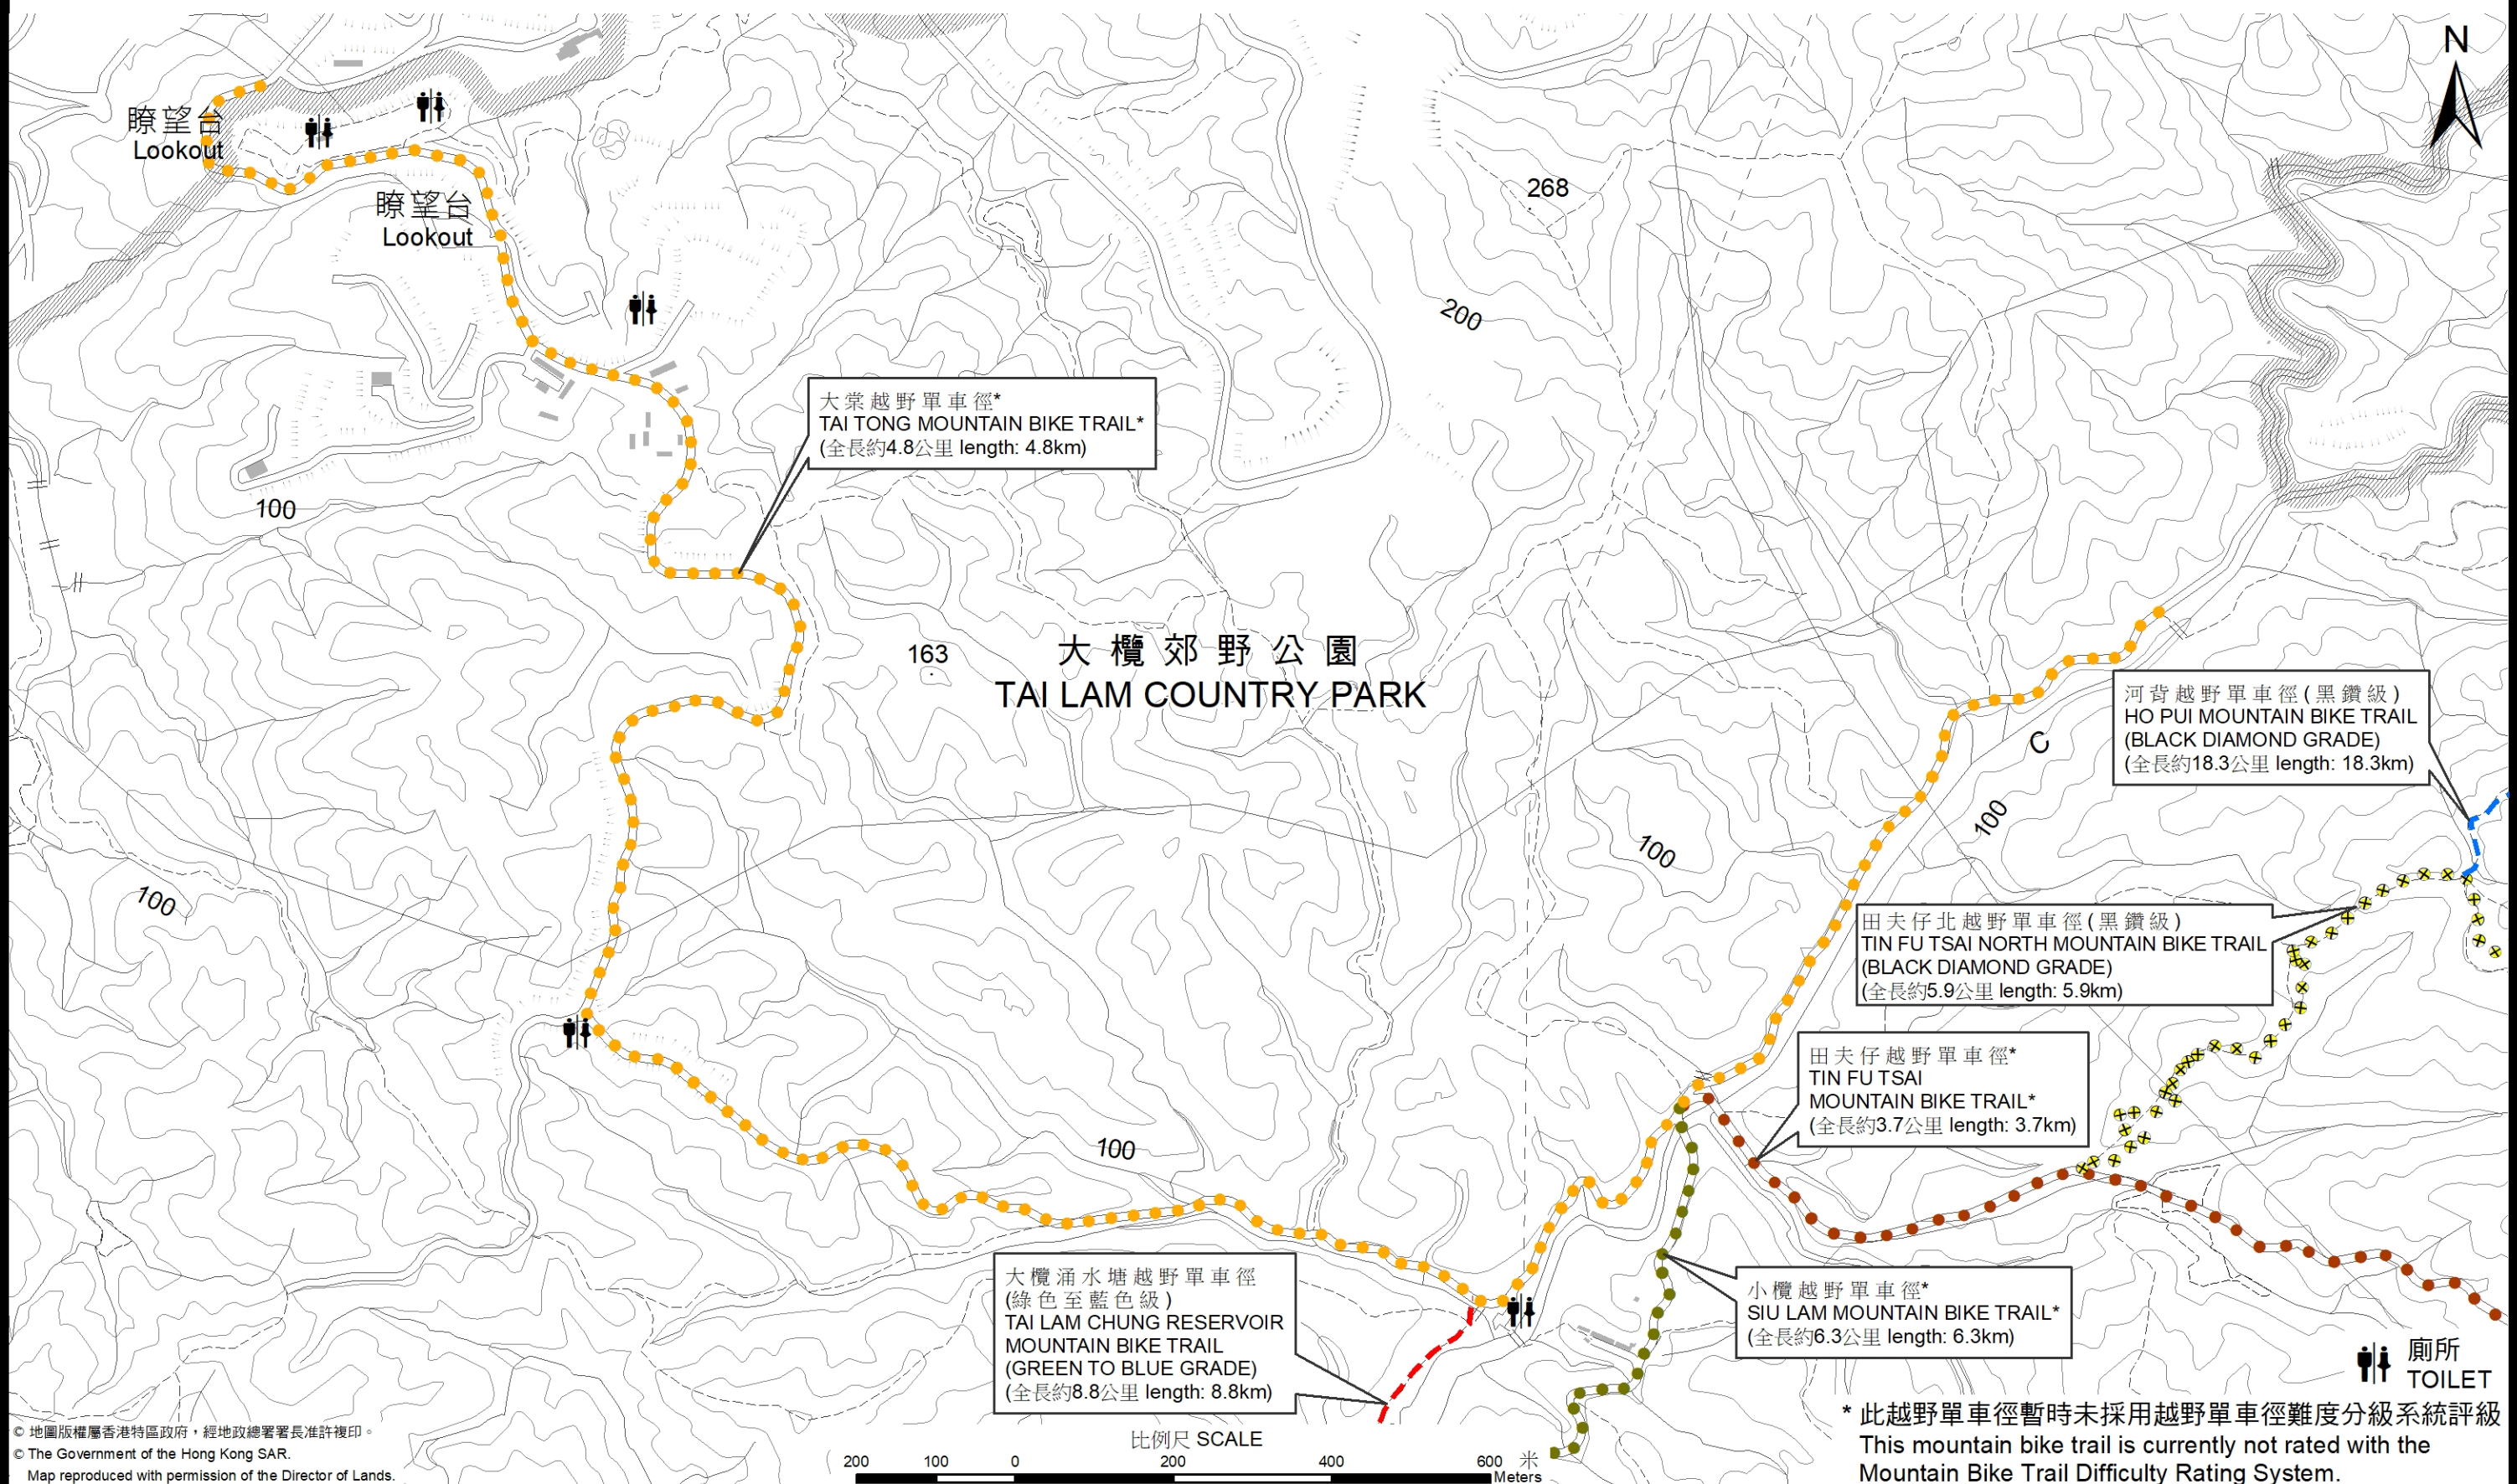

大欖郊野公園內的越野單車徑

MOUNTAIN BIKE TRAILS IN TAI LAM COUNTRY PARK

D1

(第一張 共四張)
(SHEET 1 OF 4)

大欖郊野公園內的越野單車徑

MOUNTAIN BIKE TRAILS IN TAI LAM COUNTRY PARK

D2

(第二張 共四張)
(SHEET 2 OF 4)

© 地圖版權屬香港特區政府，經地政總署署長准許複印。
© The Government of the Hong Kong SAR.
Map reproduced with permission of the Director of Lands.

大欖郊野公園內的越野單車徑 MOUNTAIN BIKE TRAILS IN TAI LAM COUNTRY PARK

D3

(第三張 共四張)
(SHEET 3 OF 4)

大欖郊野公園內的越野單車徑

MOUNTAIN BIKE TRAILS IN TAI LAM COUNTRY PARK

D4

(第四張 共四張)
(SHEET 4 OF 4)