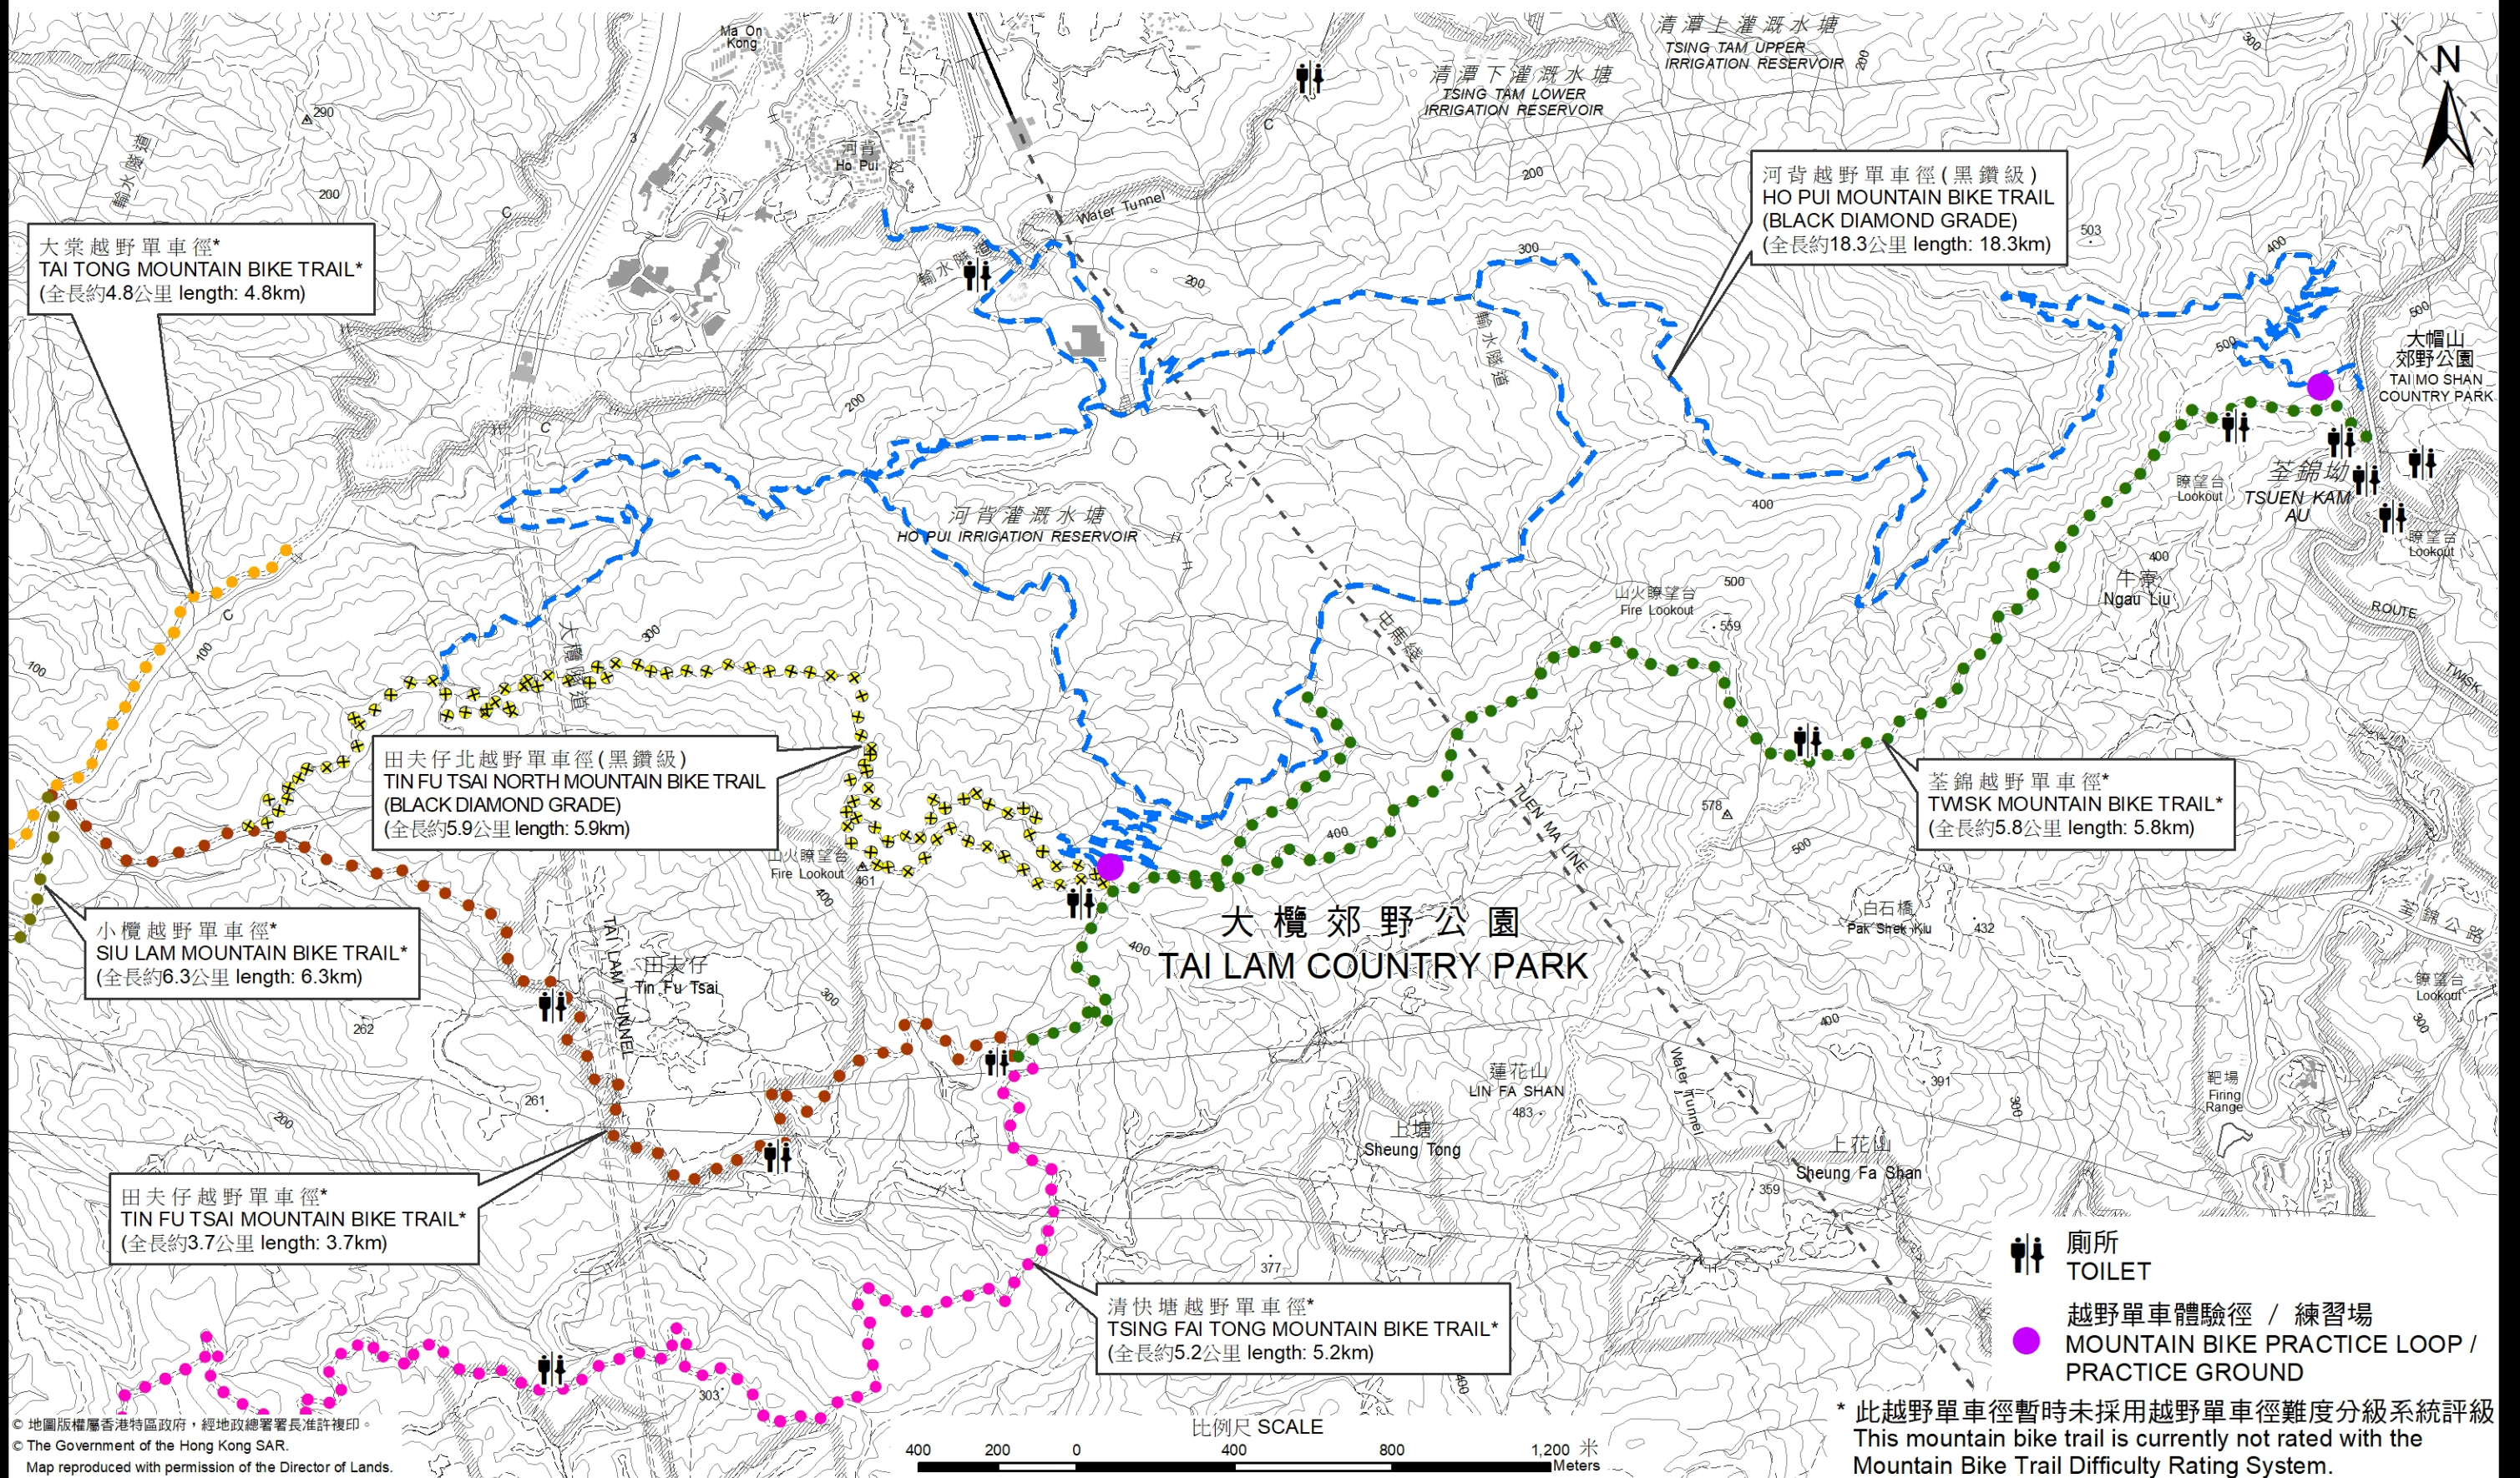

大欖郊野公園內的越野單車徑

MOUNTAIN BIKE TRAILS IN TAI LAM COUNTRY PARK

D1

(第一張 共四張)
(SHEET 1 OF 4)

大欖郊野公園內的越野單車徑

MOUNTAIN BIKE TRAILS IN TAI LAM COUNTRY PARK

D2

(第二張 共四張)
(SHEET 2 OF 4)

© 地圖版權屬香港特區政府，經地政總署署長准許複印。
© The Government of the Hong Kong SAR.
Map reproduced with permission of the Director of Lands.

大欖郊野公園內的越野單車徑 MOUNTAIN BIKE TRAILS IN TAI LAM COUNTRY PARK

D3

(第三張 共四張)
(SHEET 3 OF 4)

大欖郊野公園內的越野單車徑

MOUNTAIN BIKE TRAILS IN TAI LAM COUNTRY PARK

D4

(第四張 共四張)
(SHEET 4 OF 4)