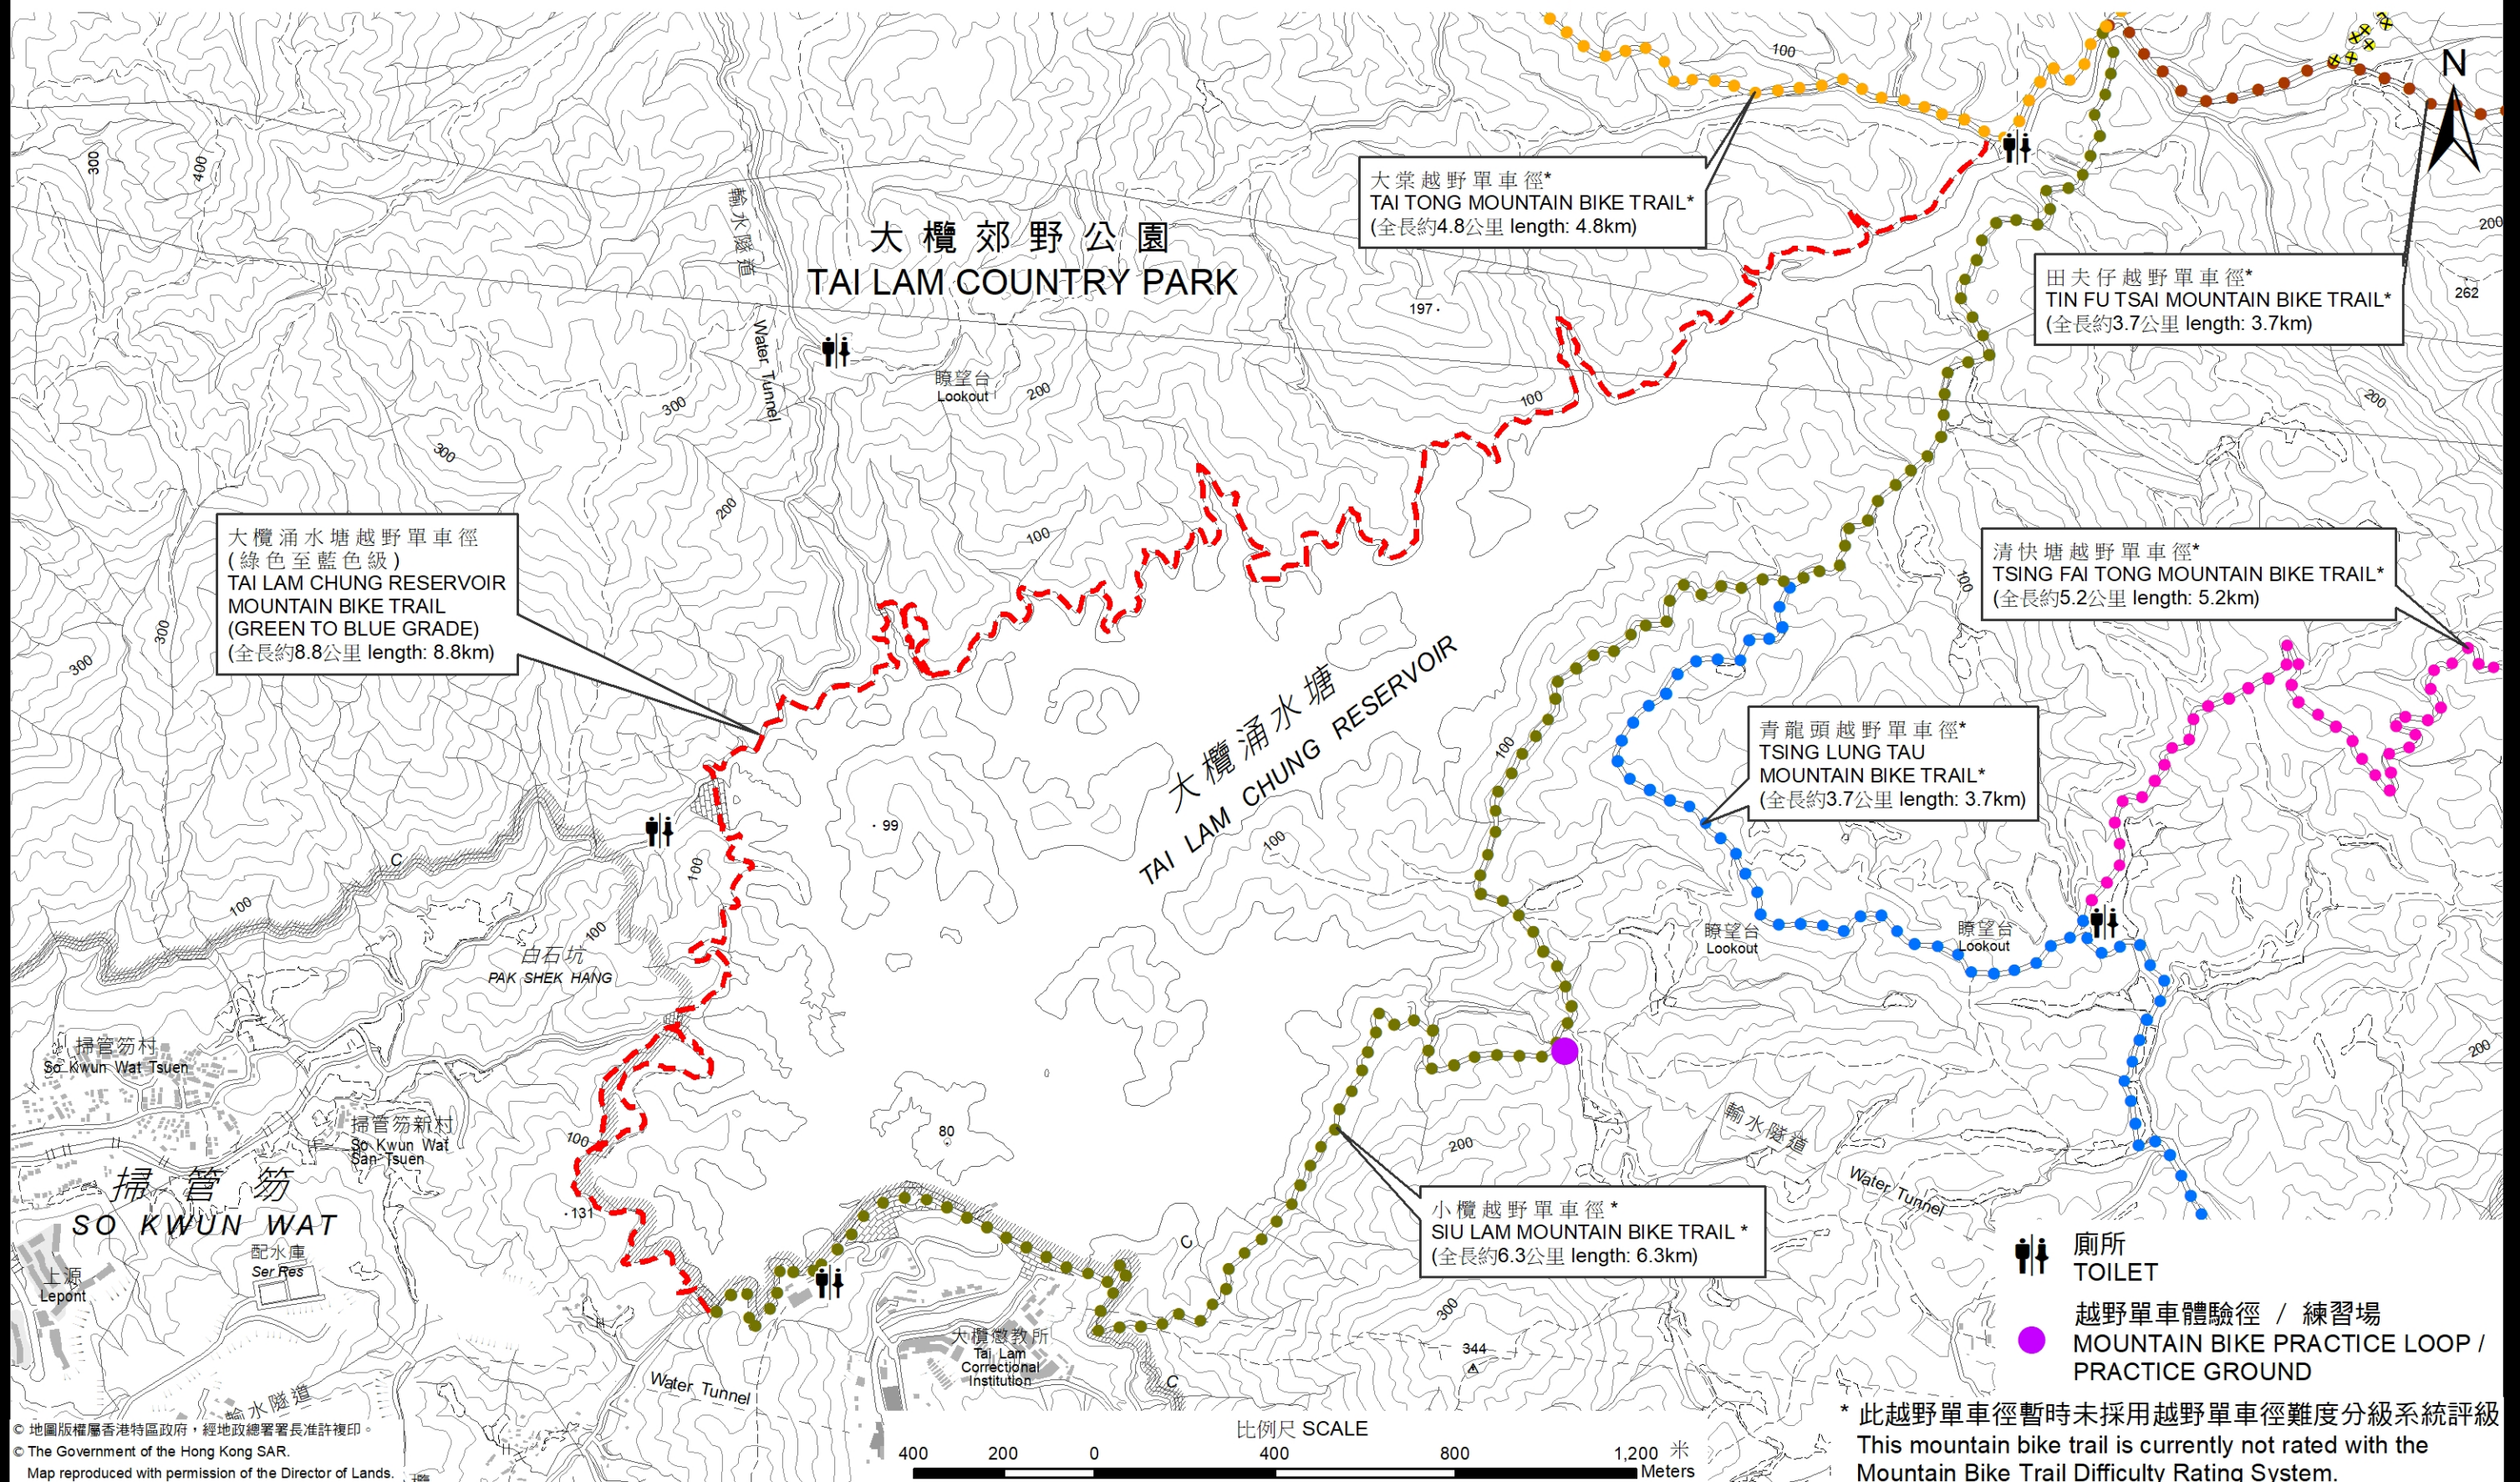

大欖郊野公園內的越野單車徑

MOUNTAIN BIKE TRAILS IN TAI LAM COUNTRY PARK

D1

(第一張 共四張)
(SHEET 1 OF 4)

大欖郊野公園內的越野單車徑

MOUNTAIN BIKE TRAILS IN TAI LAM COUNTRY PARK

D2

(第二張 共四張)
(SHEET 2 OF 4)

© 地圖版權屬香港特區政府，經地政總署署長准許複印。
© The Government of the Hong Kong SAR.
Map reproduced with permission of the Director of Lands.

大欖郊野公園內的越野單車徑 MOUNTAIN BIKE TRAILS IN TAI LAM COUNTRY PARK

D3

(第三張 共四張)
(SHEET 3 OF 4)

大欖郊野公園內的越野單車徑

MOUNTAIN BIKE TRAILS IN TAI LAM COUNTRY PARK

D4

(第四張 共四張)
(SHEET 4 OF 4)